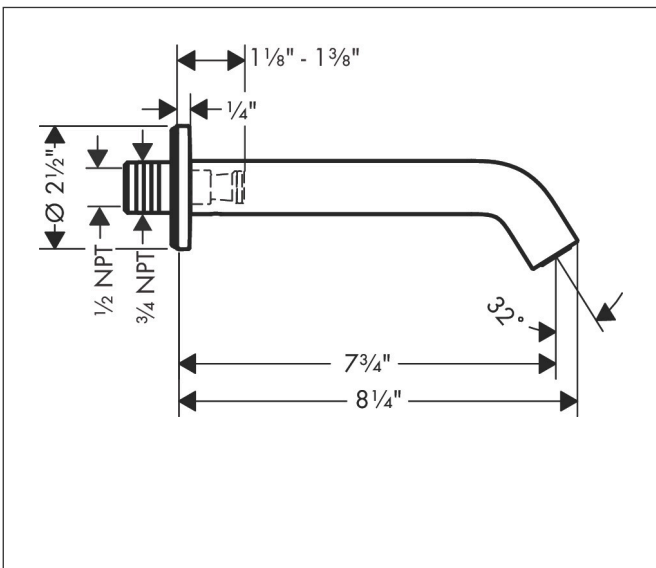

Drawing

Technology

Certificates/approvals

C