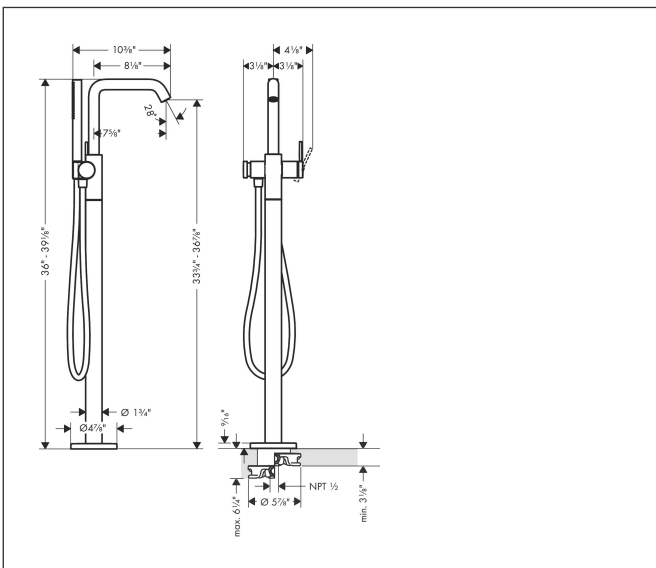

Drawing

Technology

Spray Types

Certificates/approvals