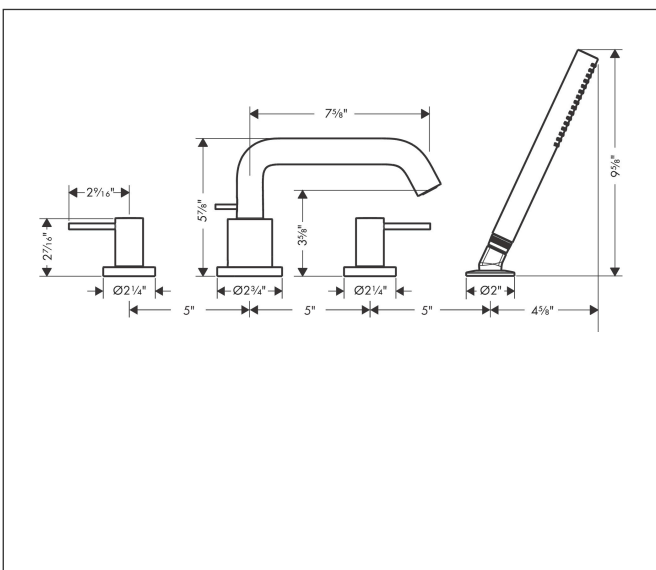

Drawing

Technology

Spray Types

Certificates/approvals