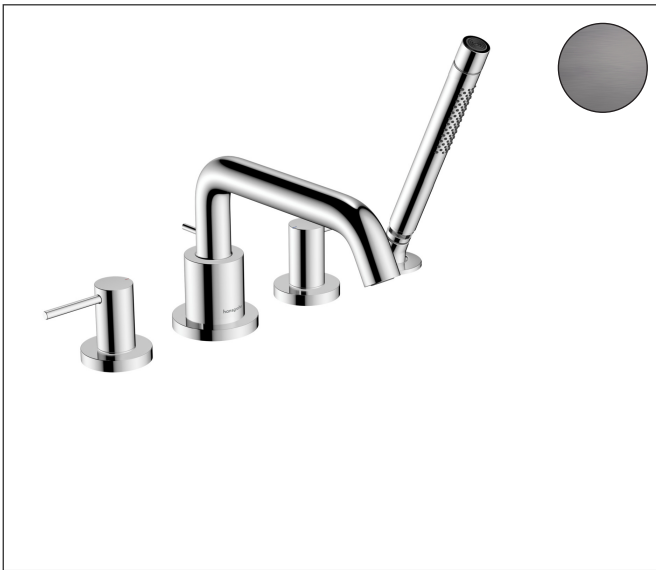

Brand hansgrohe
 Art. Name **Tecturis S** 4-Hole Roman Tub Set with 1.75 Handshower
 Art. Nr. 73442341
 Surface Brushed Black Chrome
 Pos. 1

Product Picture

Features

- Consists of: 4-Hole Roman Tub Set Trim, Handshower, handshower hose, shower holder
- Spray type faucet: Aerated spray
- Spray type handshower: Rain, MonoRain
- Maximum pull-out length of handshower: 57"
- Flow rate of handshower: 1.75 GPM
- ceramic valves 90°
- diverter with automatic resetting
- integrated backflow prevention