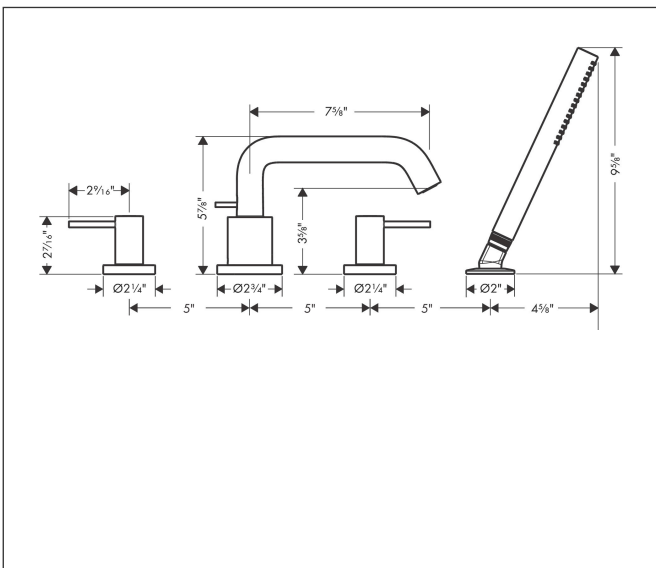

Drawing

Technology

Spray Types

Certificates/approvals