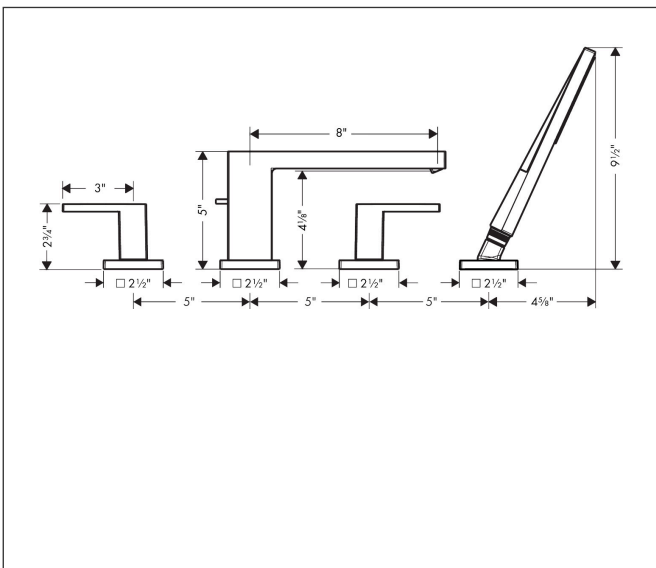

Drawing

Technology

Spray Types

Certificates/approvals