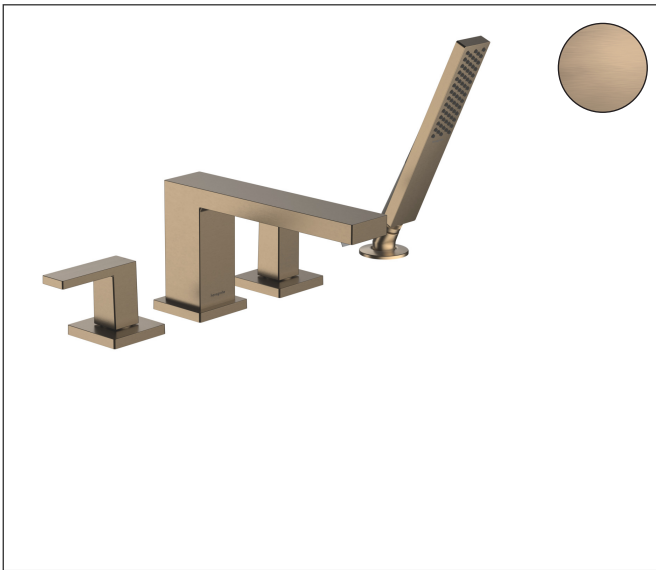

Brand hansgrohe  
 Art. Name **Tecturis E** 4-Hole Roman Tub Set with 1.75 Handshower  
 Art. Nr. 73444141  
 Surface Brushed Bronze  
 Pos. 1

## Product Picture

## Features

- Consists of: 4-Hole Roman Tub Set Trim, Handshower, handshower hose, shower holder
- Spray type faucet: Waterfall Stream
- Spray type handshower: PowderRain
- Maximum pull-out length of handshower: 57"
- Flow rate for tub spout: 5.3 GPM
- diverter with automatic resetting
- integrated backflow prevention