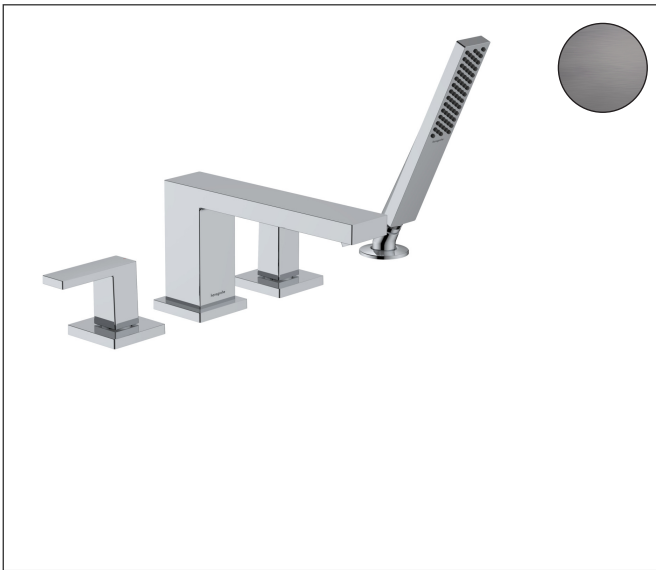

Brand hansgrohe
 Art. Name **Tecturis E** 4-Hole Roman Tub Set with 1.75 Handshower
 Art. Nr. 73444341
 Surface Brushed Black Chrome
 Pos. 1

Product Picture

Features

- Consists of: 4-Hole Roman Tub Set Trim, Handshower, handshower hose, shower holder
- Spray type faucet: Waterfall Stream
- Spray type handshower: PowderRain
- Maximum pull-out length of handshower: 57"
- Flow rate for tub spout: 5.3 GPM
- diverter with automatic resetting
- integrated backflow prevention