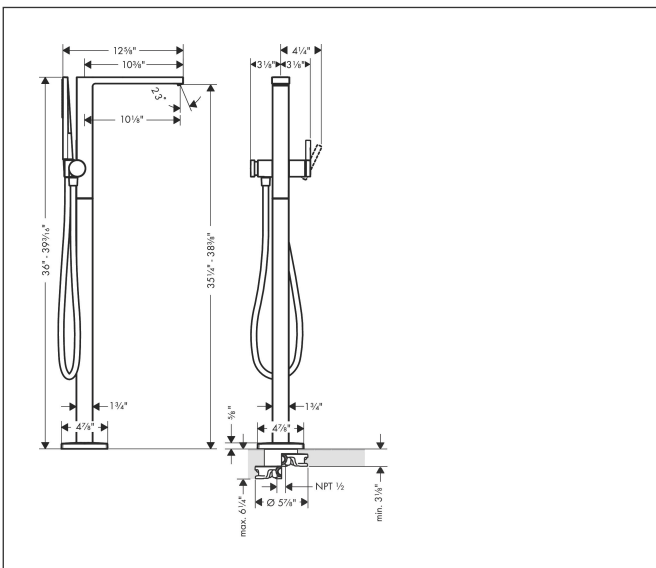

Drawing

Technology

Spray Types

Certificates/approvals