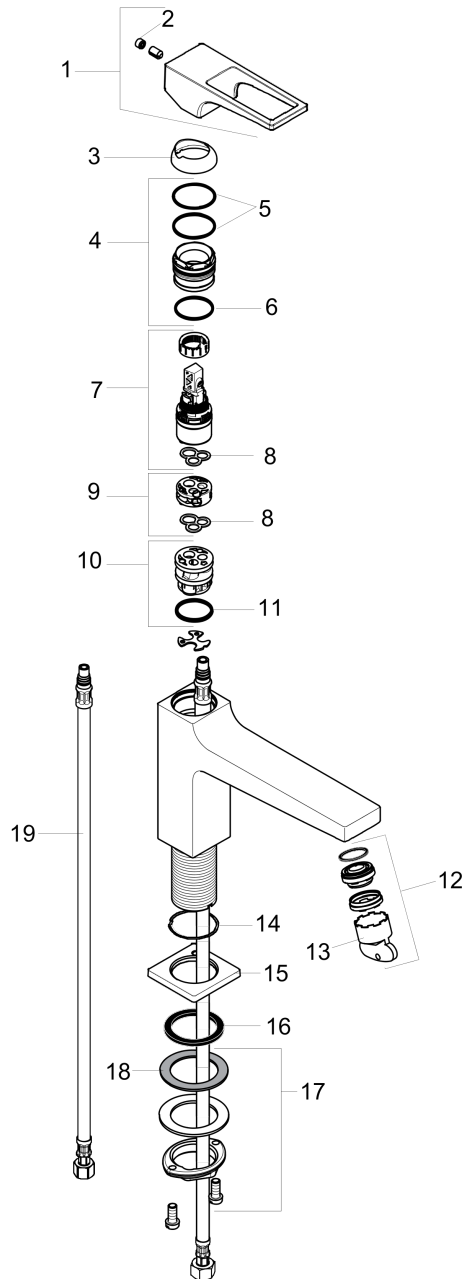

**Metropol**  
**Single-Hole Faucet 100 with Loop Handle, 1.2 GPM**  
 Finishes : **chrome** Part no. : **74505001**

**Description**

**Features**

- consists of: Single-Handle Faucet
- Aerated spray
- Flow: 1.2 GPM (4.5 L/Min)
- Ceramic cartridge

**Item details**

List Price \$ 366.00

**Technology**

**Compliance**

**Product image**

**Scale drawing**

**Metropol**  
**Single-Hole Faucet 100 with Loop Handle, 1.2 GPM**  
 Finishes : **chrome**    Part no. : **74505001**

Exploded drawing

Year of production: >10/17

**Metropol**  
**Single-Hole Faucet 100 with Loop Handle, 1.2 GPM**  
 Finishes : **chrome** Part no. : **74505001**

### Spare parts list

Year of production: >10/17

Pos.	Description	Part no.	Price	PU
1	handle	93009000	-	1
2	screw cover	95704000	-	1
3	flange	92625000	-	1
4	nut	92689000	-	1
5	O-ring 27x1,5	92527000	-	1
6	O-ring 25x1,5	98146000	-	1
7	cartridge, assy	95973001	-	1
8	seal	98865000	-	1
9	adapter for cartridge	92628000	-	1
10	adapter for cartridge	98866000	-	1
11	O-ring 23x2	98398000	-	1
12	aerator M22x1	93098000	-	1
13	service tool	95661000	-	1
14	O-ring 32x1,5	92936000	-	1
15	escutcheon	93048000	-	1
16	flat seal	98749000	-	1
17	fixing set (Ø 32)	13961000	-	1
18	lever collar	97548000	-	1
19	connection hose 23½" M8x0,75 3/8"	98600001	-	1