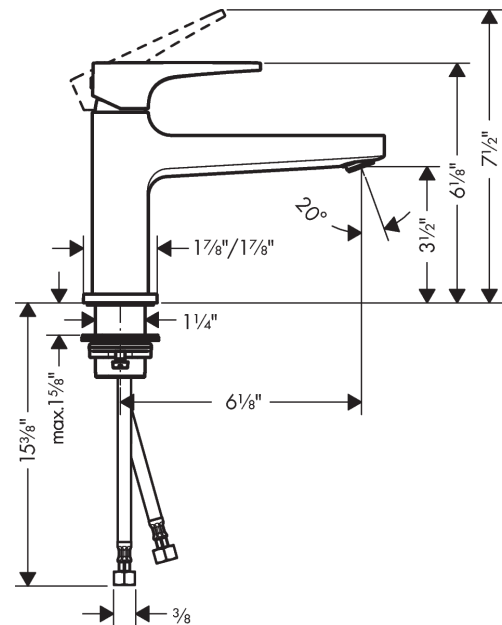

**Metropol**  
**Single-Hole Faucet 100 with Loop Handle, 1.2 GPM**  
 Finishes : **chrome** Part no. : **74505001**

**Description**

**Features**

- consists of: Single-Handle Faucet
- Aerated spray
- Flow: 1.2 GPM (4.5 L/Min)
- Ceramic cartridge

**Item details**

List Price \$ 366.00

**Technology**

**Compliance**

**Product image**

**Scale drawing**

**Metropol**  
**Single-Hole Faucet 100 with Loop Handle, 1.2 GPM**  
 Finishes : **chrome**    Part no. : **74505001**

Exploded drawing

Year of production: >10/17

**Metropol**  
**Single-Hole Faucet 100 with Loop Handle, 1.2 GPM**  
 Finishes : **chrome** Part no. : **74505001**

### Spare parts list

Year of production: >10/17

Pos.	Description	Part no.	Price	PU
1	handle	93009000	-	1
2	screw cover	95704000	-	1
3	flange	92625000	-	1
4	nut	92689000	-	1
5	O-ring 27x1,5	92527000	-	1
6	O-ring 25x1,5	98146000	-	1
7	cartridge, assy	95973001	-	1
8	seal	98865000	-	1
9	adapter for cartridge	92628000	-	1
10	adapter for cartridge	98866000	-	1
11	O-ring 23x2	98398000	-	1
12	aerator M22x1	93098000	-	1
13	service tool	95661000	-	1
14	O-ring 32x1,5	92936000	-	1
15	escutcheon	93048000	-	1
16	flat seal	98749000	-	1
17	fixing set (Ø 32)	13961000	-	1
18	lever collar	97548000	-	1
19	connection hose 23½" M8x0,75 3/8"	98600001	-	1