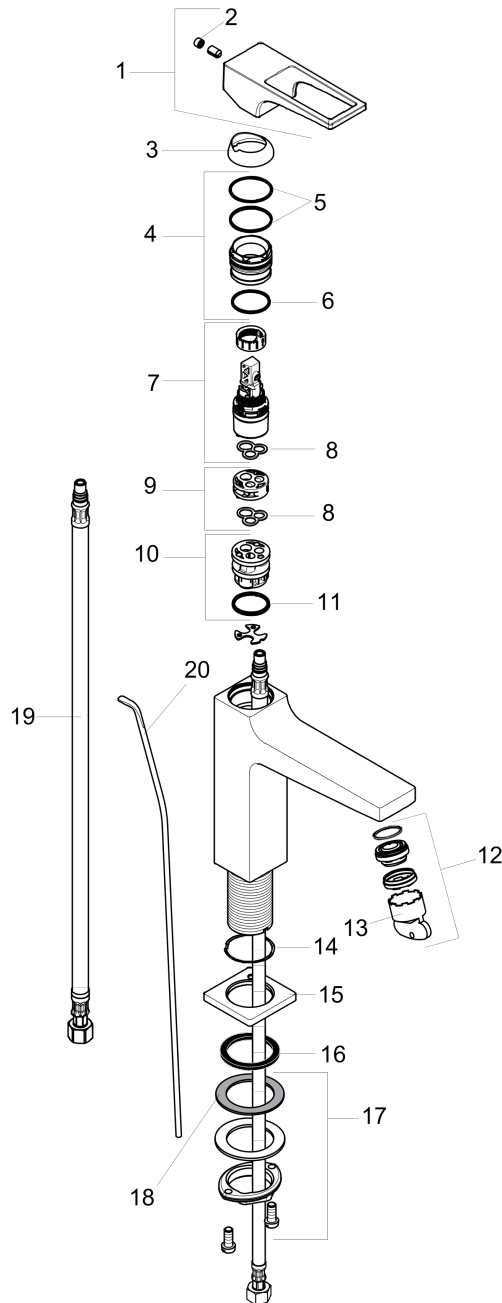

**Metropol**  
**Single-Hole Faucet 110 with Loop Handle and Pop-Up Drain, 1.2 GPM**  
 Finishes : **chrome** Part no. : **74506001**

**Description**

**Features**

- consists of: Single-Handle Faucet
- Aerated spray
- Flow: 1.2 GPM (4.5 L/Min)
- Ceramic cartridge
- Includes pop-up drain

**Item details**

List Price \$ 412.00

**Technology**

**Compliance**

**Product image**

**Scale drawing**

**Metropol**  
**Single-Hole Faucet 110 with Loop Handle and Pop-Up Drain, 1.2 GPM**  
 Finishes : **chrome**    Part no. : **74506001**

Exploded drawing

Year of production: >10/17

**Metropol****Single-Hole Faucet 110 with Loop Handle and Pop-Up Drain, 1.2 GPM**Finishes : **chrome** Part no. : **74506001****Spare parts list**

Year of production: &gt;10/17

Pos.	Description	Part no.	Price	PU
1	handle	93009000	-	1
2	screw cover	95704000	-	1
3	flange	92625000	-	1
4	nut	92689000	-	1
5	O-ring 27x1,5	92527000	-	1
6	O-ring 25x1,5	98146000	-	1
7	cartridge, assy	95973001	-	1
8	seal	98865000	-	1
9	adapter for cartridge	92628000	-	1
10	adapter for cartridge	98866000	-	1
11	O-ring 23x2	98398000	-	1
12	aerator M22x1	93098000	-	1
13	service tool	95661000	-	1
14	O-ring 32x1,5	92936000	-	1
15	escutcheon	93048000	-	1
16	flat seal	98749000	-	1
17	fixing set (Ø 32)	13961000	-	1
18	lever collar	97548000	-	1
19	connection hose 23½" M8x0,75 3/8"	98600001	-	1
20	pull rod	96657000	-	1
a	pop up waste	88509000	-	1