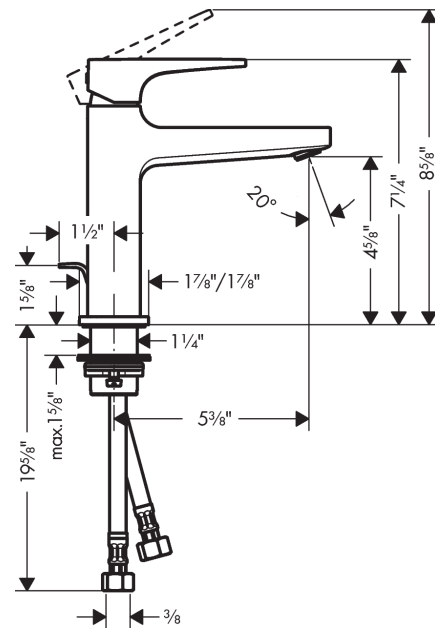

**Metropol**  
**Single-Hole Faucet 110 with Loop Handle and Pop-Up Drain, 1.2 GPM**  
 Finishes : **chrome** Part no. : **74506001**

**Description**

**Features**

- consists of: Single-Handle Faucet
- Aerated spray
- Flow: 1.2 GPM (4.5 L/Min)
- Ceramic cartridge
- Includes pop-up drain

**Item details**

List Price \$ 412.00

**Technology**

**Compliance**

**Product image**

**Scale drawing**

**Metropol**  
**Single-Hole Faucet 110 with Loop Handle and Pop-Up Drain, 1.2 GPM**  
 Finishes : **chrome**    Part no. : **74506001**

Exploded drawing

Year of production: >10/17

**Metropol****Single-Hole Faucet 110 with Loop Handle and Pop-Up Drain, 1.2 GPM**Finishes : **chrome** Part no. : **74506001****Spare parts list**

Year of production: &gt;10/17

Pos.	Description	Part no.	Price	PU
1	handle	93009000	-	1
2	screw cover	95704000	-	1
3	flange	92625000	-	1
4	nut	92689000	-	1
5	O-ring 27x1,5	92527000	-	1
6	O-ring 25x1,5	98146000	-	1
7	cartridge, assy	95973001	-	1
8	seal	98865000	-	1
9	adapter for cartridge	92628000	-	1
10	adapter for cartridge	98866000	-	1
11	O-ring 23x2	98398000	-	1
12	aerator M22x1	93098000	-	1
13	service tool	95661000	-	1
14	O-ring 32x1,5	92936000	-	1
15	escutcheon	93048000	-	1
16	flat seal	98749000	-	1
17	fixing set (Ø 32)	13961000	-	1
18	lever collar	97548000	-	1
19	connection hose 23½" M8x0,75 3/8"	98600001	-	1
20	pull rod	96657000	-	1
a	pop up waste	88509000	-	1