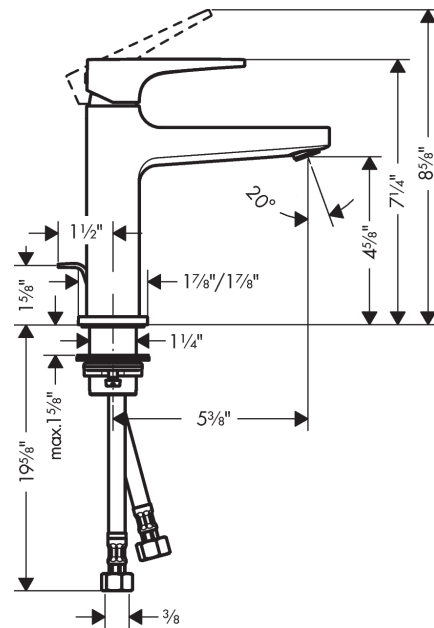

**Metropol**  
**Single-Hole Faucet 110 with Loop Handle and Pop-Up Drain, 1.2 GPM**  
 Finishes : **brushed nickel** Part no. : **74506821**

**Description**

**Features**

- consists of: Single-Handle Faucet
- Aerated spray
- Flow: 1.2 GPM (4.5 L/Min)
- Ceramic cartridge
- Includes pop-up drain

**Item details**

List Price \$ 494.00

**Technology**

**Compliance**

**Product image**

**Scale drawing**

**Metropol**  
**Single-Hole Faucet 110 with Loop Handle and Pop-Up Drain, 1.2 GPM**  
 Finishes : **brushed nickel** Part no. : **74506821**

Exploded drawing

Year of production: >10/17

**Metropol**  
**Single-Hole Faucet 110 with Loop Handle and Pop-Up Drain, 1.2 GPM**  
 Finishes : **brushed nickel** Part no. : **74506821**

## Spare parts list

Year of production: >10/17

Pos.	Description	Part no.	Price	PU
1	handle	93009820	-	1
2	screw cover	95704000	-	1
3	flange	92625820	-	1
4	nut	92689000	-	1
5	O-ring 27x1,5	92527000	-	1
6	O-ring 25x1,5	98146000	-	1
7	cartridge, assy	95973001	-	1
8	seal	98865000	-	1
9	adapter for cartridge	92628000	-	1
10	adapter for cartridge	98866000	-	1
11	O-ring 23x2	98398000	-	1
12	aerator M22x1	93098000	-	1
13	service tool	95661000	-	1
14	O-ring 32x1,5	92936000	-	1
15	escutcheon	93048000	-	1
16	flat seal	98749000	-	1
17	fixing set (Ø 32)	13961000	-	1
18	lever collar	97548000	-	1
19	connection hose 23½" M8x0,75 3/8"	98600001	-	1
20	pull rod	96657820	-	1
a	pop up waste	88509820	-	1