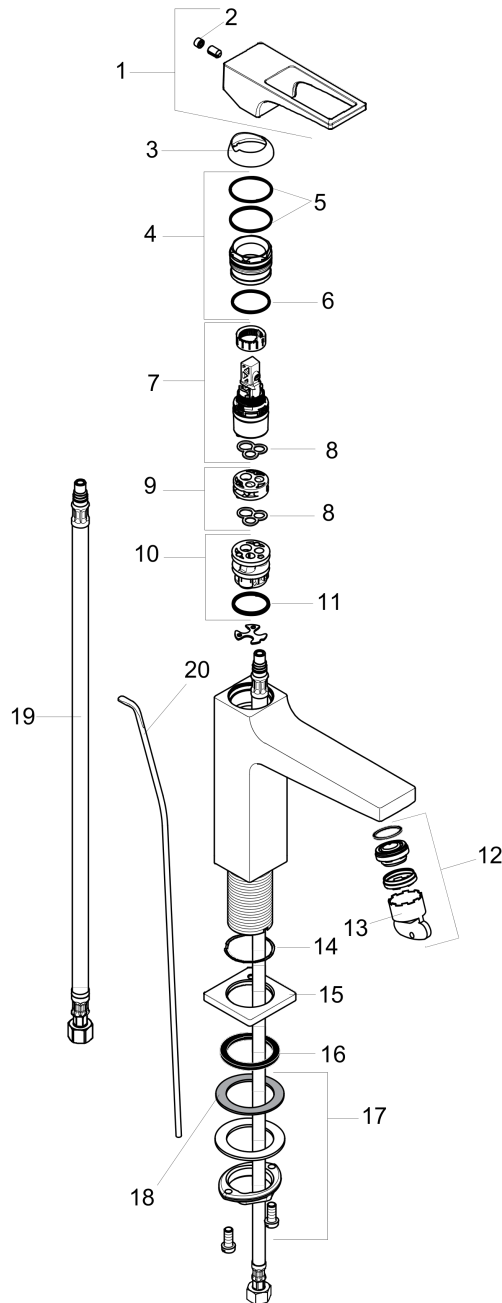

**Metropol**  
**Single-Hole Faucet 110 with Loop Handle and Pop-Up Drain, 1.2 GPM**  
 Finishes : **brushed nickel** Part no. : **74506821**

**Description**

**Features**

- consists of: Single-Handle Faucet
- Aerated spray
- Flow: 1.2 GPM (4.5 L/Min)
- Ceramic cartridge
- Includes pop-up drain

**Item details**

List Price \$ 494.00

**Technology**

**Compliance**

**Product image**

**Scale drawing**

**Metropol**  
**Single-Hole Faucet 110 with Loop Handle and Pop-Up Drain, 1.2 GPM**  
 Finishes : **brushed nickel** Part no. : **74506821**

Exploded drawing

Year of production: >10/17

**Metropol**  
**Single-Hole Faucet 110 with Loop Handle and Pop-Up Drain, 1.2 GPM**  
 Finishes : **brushed nickel** Part no. : **74506821**

## Spare parts list

Year of production: >10/17

Pos.	Description	Part no.	Price	PU
1	handle	93009820	-	1
2	screw cover	95704000	-	1
3	flange	92625820	-	1
4	nut	92689000	-	1
5	O-ring 27x1,5	92527000	-	1
6	O-ring 25x1,5	98146000	-	1
7	cartridge, assy	95973001	-	1
8	seal	98865000	-	1
9	adapter for cartridge	92628000	-	1
10	adapter for cartridge	98866000	-	1
11	O-ring 23x2	98398000	-	1
12	aerator M22x1	93098000	-	1
13	service tool	95661000	-	1
14	O-ring 32x1,5	92936000	-	1
15	escutcheon	93048000	-	1
16	flat seal	98749000	-	1
17	fixing set (Ø 32)	13961000	-	1
18	lever collar	97548000	-	1
19	connection hose 23½" M8x0,75 3/8"	98600001	-	1
20	pull rod	96657820	-	1
a	pop up waste	88509820	-	1