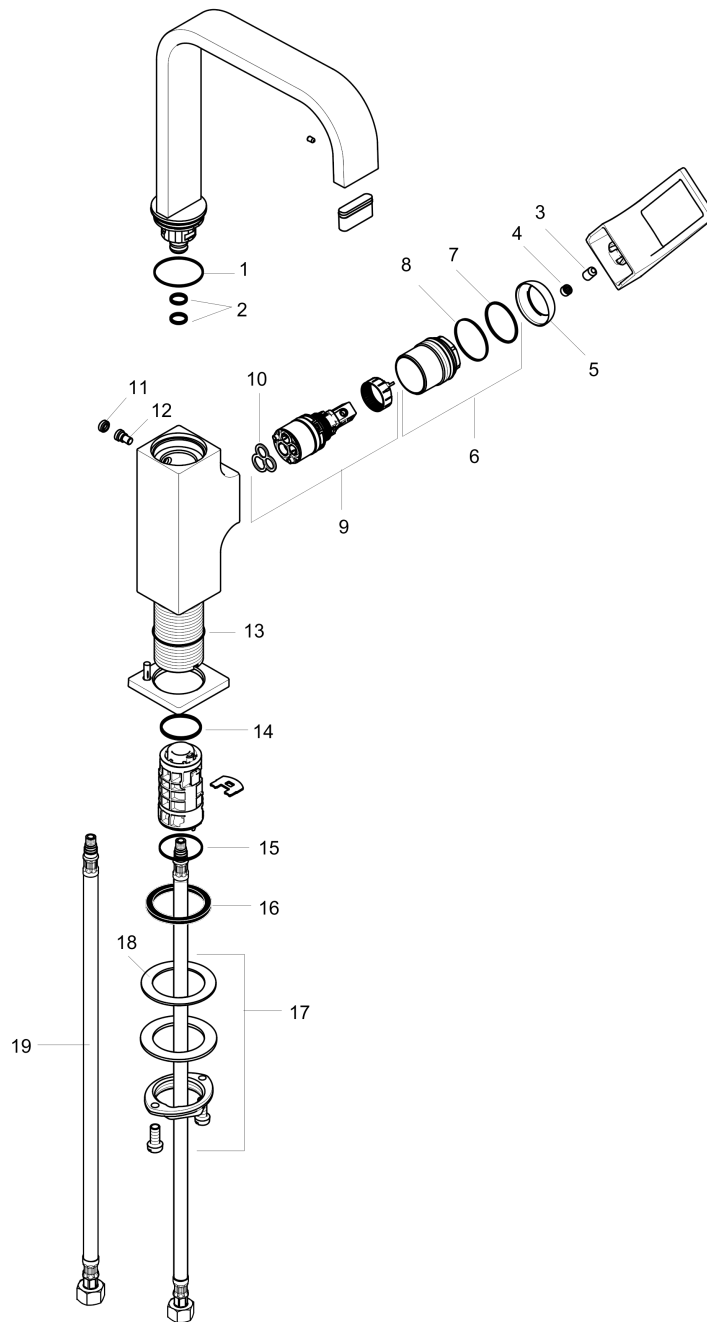

Metropol
Single-Hole Faucet 230 with Loop Handle and Swivel Spout, 1.2 GPM
 Finishes : **brushed nickel** Part no. : **74511821**

Exploded drawing

Year of production: >03/18

Metropol

Single-Hole Faucet 230 with Loop Handle and Swivel Spout, 1.2 GPM

Finishes : brushed nickel Part no. : 74511821

Spare parts list

Year of production: >03/18

Pos.	Description	Part no.	Price	PU
1	O-ring 30x1,5	98433000	-	1
2	O-ring 8x2	98112000	-	1
3	hollow set screw M6x10 DIN 916	96029000	-	1
4	screw cover	95704000	-	1
5	flange	95493820	-	1
6	nut	93086000	-	1
7	O-Ring 22x2	98185000	-	1
8	O-ring 27x1,5	92527000	-	1
9	cartridge, assy	95973001	-	1
10	seal	98865000	-	1
11	plug	93087000	-	1
12	screw	93088000	-	1
13	O-ring 32x1,5	92936000	-	1
14	O-ring 24x2	98388000	-	1
15	O-ring 26x1,5	98390000	-	1
16	flat seal	98749000	-	1
17	fixing set (Ø 32)	13961000	-	1
18	lever collar	97548000	-	1
19	connection hose 23½" M8x0,75 3/8"	98600001	-	1