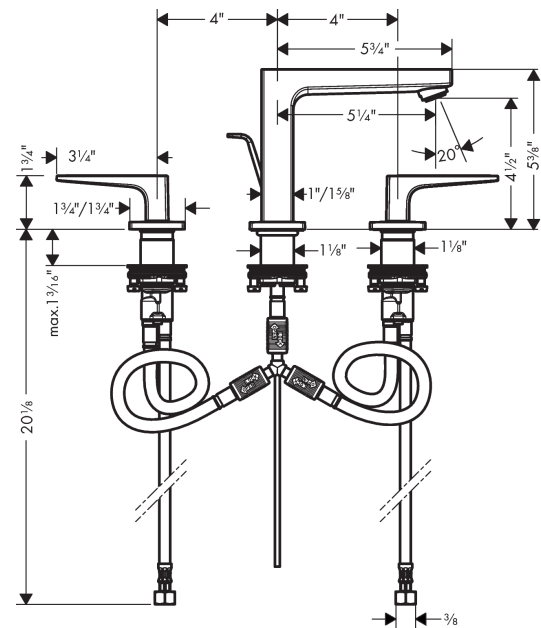

Metropol

Widespread Faucet 110 with Loop Handles and Pop-Up Drain, 1.2 GPM

Finishes : **brushed nickel** Part no. : **74516821**

Description

Features

- consists of: widespread Faucet, waste set
- Aerated spray
- Flow: 1.2 GPM (4.5 L/Min)
- 90° ceramic valves
- Includes pop-up drain

Item details

List Price

\$ 829.00

Technology

Compliance

Product image

Scale drawing

Metropol
Widespread Faucet 110 with Loop Handles and Pop-Up Drain, 1.2 GPM
 Finishes : brushed nickel Part no. : 74516821

Exploded drawing

Year of production: >01/18

Metropol

Widespread Faucet 110 with Loop Handles and Pop-Up Drain, 1.2 GPM

Finishes : **brushed nickel** Part no. : **74516821**

Spare parts list

Year of production: >01/18

Pos.	Description	Part no.	Price	PU
1	spout 110 mm	93021820	-	1
2	aerator M24x1 (4,5 l/min)	93202000	-	1
3	service tool	95661000	-	1
4	O-ring 21x1,5	98219000	-	1
5	escutcheon for spout	92906820	-	1
6	flat seal	98749000	-	1
7	O-ring 26x4	92191000	-	1
8	connection hose 200 mm M10x1	92913000	-	1
9	O-ring 8x1,75	97827000	-	1
10	fixing set (Ø 28)	92909000	-	1
11	lever collar	97548000	-	1
12	hose connection angel	92905000	-	1
13	handle for hot water	92918820	-	1
14	handle for cold water	92919820	-	1
15	O-Ring 14x1,5	98201000	-	1
16	escutcheon	92915820	-	1
17	handle fixing set	98932000	-	1
18	shut off unit right closing	98817001	-	1
19	shut off unit left closing	95366001	-	1
20	O-ring 33x2,5	92907000	-	1
21	connection hose 400 mm M10x1	92914000	-	1
22	connection hose 18½" M8x0,75 3/8"	96321001	-	1
23	pull rod	96657820	-	1
a	pop up waste	88509820	-	1