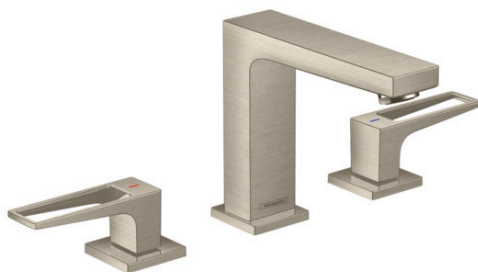

Metropol

Widespread Faucet 110 with Loop Handles and Pop-Up Drain, 1.2 GPM

Finishes : **brushed nickel** Part no. : **74516821**

Description

Features

- consists of: widespread Faucet, waste set
- Aerated spray
- Flow: 1.2 GPM (4.5 L/Min)
- 90° ceramic valves
- Includes pop-up drain

Item details

List Price

\$ 829.00

Technology

Compliance

Product image

Scale drawing

Metropol
Widespread Faucet 110 with Loop Handles and Pop-Up Drain, 1.2 GPM
 Finishes : brushed nickel Part no. : 74516821

Exploded drawing

Year of production: >01/18

Metropol

Widespread Faucet 110 with Loop Handles and Pop-Up Drain, 1.2 GPM

Finishes : **brushed nickel** Part no. : **74516821**

Spare parts list

Year of production: >01/18

Pos.	Description	Part no.	Price	PU
1	spout 110 mm	93021820	-	1
2	aerator M24x1 (4,5 l/min)	93202000	-	1
3	service tool	95661000	-	1
4	O-ring 21x1,5	98219000	-	1
5	escutcheon for spout	92906820	-	1
6	flat seal	98749000	-	1
7	O-ring 26x4	92191000	-	1
8	connection hose 200 mm M10x1	92913000	-	1
9	O-ring 8x1,75	97827000	-	1
10	fixing set (Ø 28)	92909000	-	1
11	lever collar	97548000	-	1
12	hose connection angel	92905000	-	1
13	handle for hot water	92918820	-	1
14	handle for cold water	92919820	-	1
15	O-Ring 14x1,5	98201000	-	1
16	escutcheon	92915820	-	1
17	handle fixing set	98932000	-	1
18	shut off unit right closing	98817001	-	1
19	shut off unit left closing	95366001	-	1
20	O-ring 33x2,5	92907000	-	1
21	connection hose 400 mm M10x1	92914000	-	1
22	connection hose 18½" M8x0,75 3/8"	96321001	-	1
23	pull rod	96657820	-	1
a	pop up waste	88509820	-	1