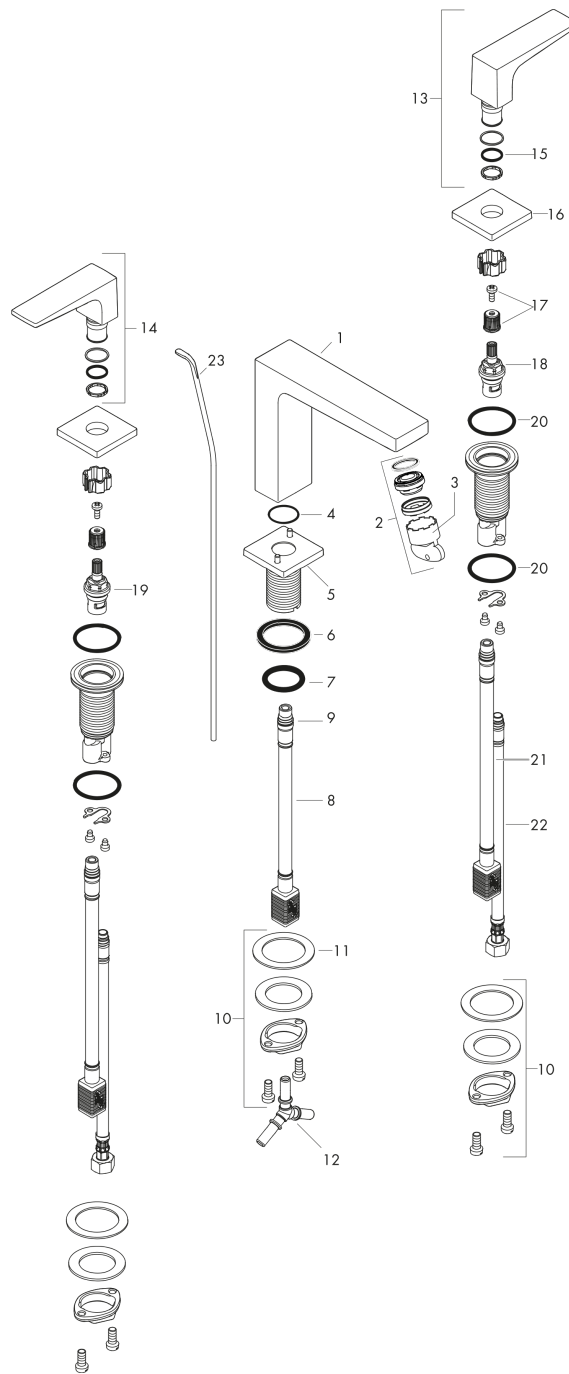

Metropol

Widespread Faucet 110 with Loop Handles and Pop-Up Drain, 1.2 GPM

Finishes : **brushed nickel** Part no. : **74516821**

Description

Features

- consists of: widespread Faucet, waste set
- Aerated spray
- Flow: 1.2 GPM (4.5 L/Min)
- 90° ceramic valves
- Includes pop-up drain

Item details

List Price

\$ 829.00

Technology

Compliance

Product image

Scale drawing

Metropol
Widespread Faucet 110 with Loop Handles and Pop-Up Drain, 1.2 GPM
 Finishes : brushed nickel Part no. : 74516821

Exploded drawing

Year of production: >01/18

Metropol

Widespread Faucet 110 with Loop Handles and Pop-Up Drain, 1.2 GPM

Finishes : **brushed nickel** Part no. : **74516821**

Spare parts list

Year of production: >01/18

Pos.	Description	Part no.	Price	PU
1	spout 110 mm	93021820	-	1
2	aerator M24x1 (4,5 l/min)	93202000	-	1
3	service tool	95661000	-	1
4	O-ring 21x1,5	98219000	-	1
5	escutcheon for spout	92906820	-	1
6	flat seal	98749000	-	1
7	O-ring 26x4	92191000	-	1
8	connection hose 200 mm M10x1	92913000	-	1
9	O-ring 8x1,75	97827000	-	1
10	fixing set (Ø 28)	92909000	-	1
11	lever collar	97548000	-	1
12	hose connection angel	92905000	-	1
13	handle for hot water	92918820	-	1
14	handle for cold water	92919820	-	1
15	O-Ring 14x1,5	98201000	-	1
16	escutcheon	92915820	-	1
17	handle fixing set	98932000	-	1
18	shut off unit right closing	98817001	-	1
19	shut off unit left closing	95366001	-	1
20	O-ring 33x2,5	92907000	-	1
21	connection hose 400 mm M10x1	92914000	-	1
22	connection hose 18½" M8x0,75 3/8"	96321001	-	1
23	pull rod	96657820	-	1
a	pop up waste	88509820	-	1