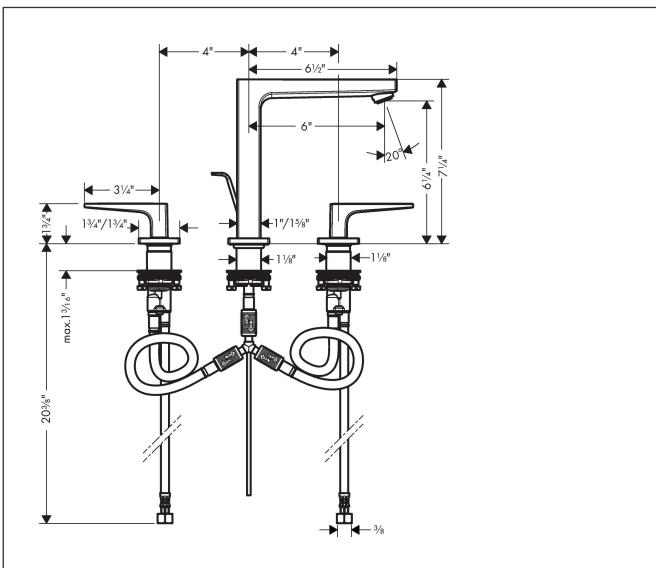

Brand	hansgrohe
Art. Name	Metropol Widespread Faucet 160 with Loop Handles and Pop-Up Drain, 1.2 GPM
Art. Nr.	74517001
Surface	Chrome
Pos.	1

Product Picture

Features

- Handle design: Flat handle
- Spray pattern: aerated spray
- Maximum flow rate (at 3 bar): 4.5 l/min
- Ceramic valves hot/cold 90°
- Pop-up drain G 1

Drawing

Technology