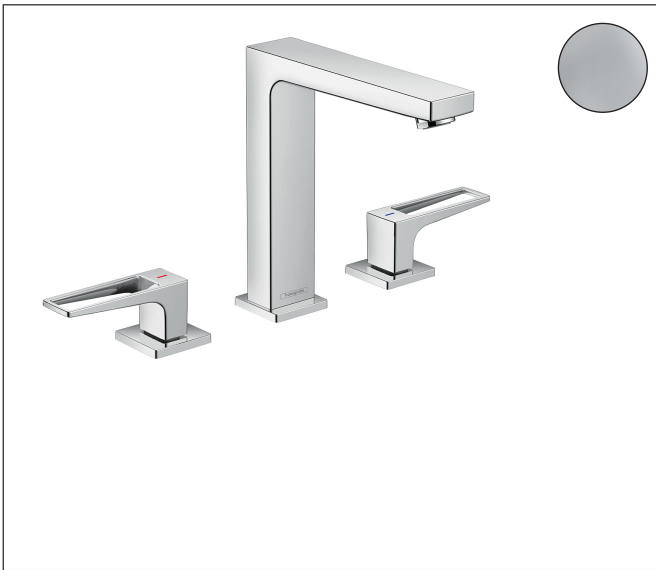

Brand	hansgrohe
Art. Name	Metropol Widespread Faucet 160 with Loop Handles and Pop-Up Drain, 1.2 GPM
Art. Nr.	74517001
Surface	Chrome
Pos.	1

Product Picture

Features

- Handle design: Flat handle
- Spray pattern: aerated spray
- Maximum flow rate (at 3 bar): 4.5 l/min
- Ceramic valves hot/cold 90°
- Pop-up drain G 1

Drawing

Technology