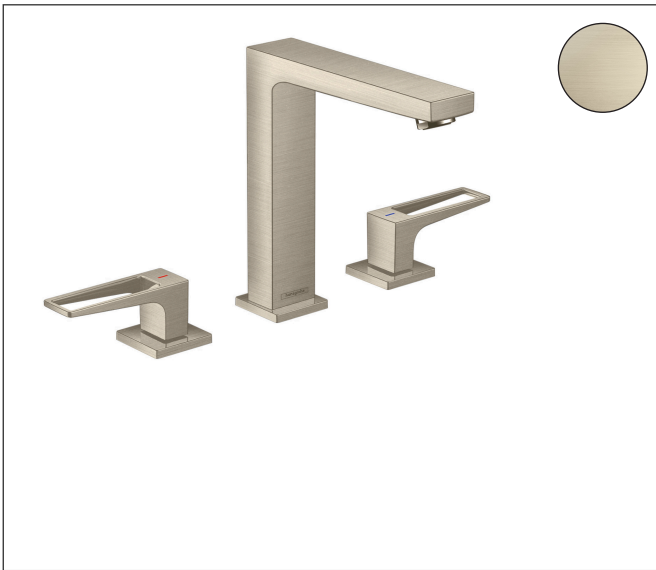

Brand	hansgrohe
Art. Name	Metropol Widespread Faucet 160 with Loop Handles and Pop-Up Drain, 1.2 GPM
Art. Nr.	74517821
Surface	Brushed Nickel
Pos.	1

Product Picture

Features

- Handle design: Flat handle
- Spray pattern: aerated spray
- Maximum flow rate (at 3 bar): 4.5 l/min
- Ceramic valves hot/cold 90°
- Pop-up drain G 1

Drawing

Technology