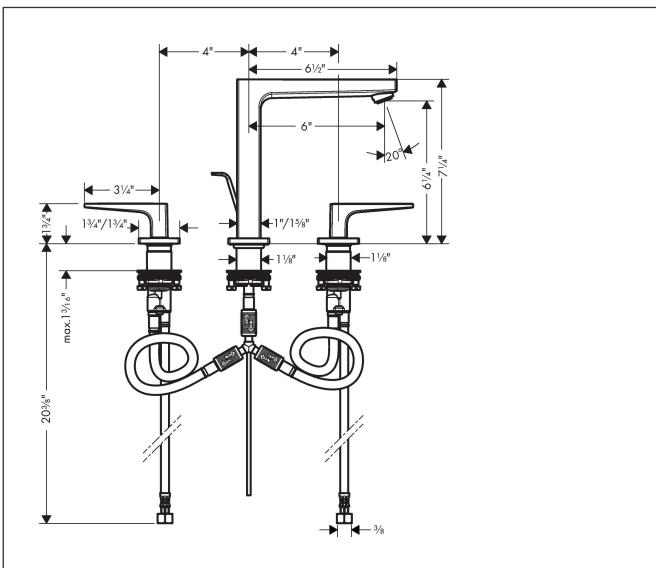

Brand	hansgrohe
Art. Name	Metropol Widespread Faucet 160 with Loop Handles and Pop-Up Drain, 1.2 GPM
Art. Nr.	74517821
Surface	Brushed Nickel
Pos.	1

Product Picture

Features

- Handle design: Flat handle
- Spray pattern: aerated spray
- Maximum flow rate (at 3 bar): 4.5 l/min
- Ceramic valves hot/cold 90°
- Pop-up drain G 1

Drawing

Technology