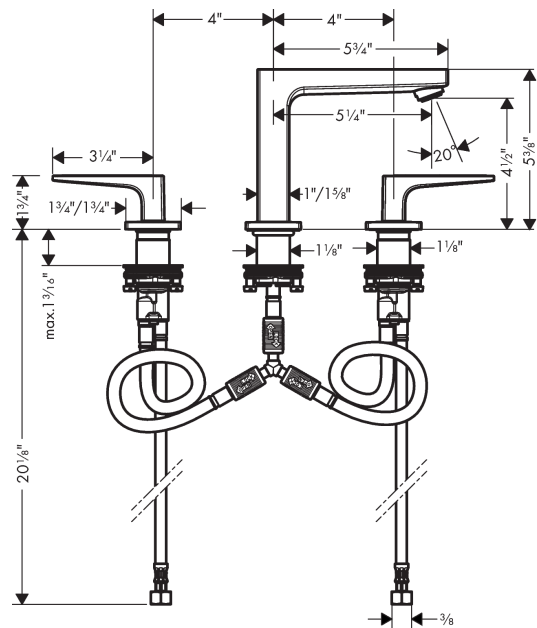

Metropol
Widespread Faucet 110 with Loop Handles, 1.2 GPM
 Finishes : **chrome** Part no. : **74518001**

Description

Features

- consists of: widespread Faucet
- Aerated spray
- Flow: 1.2 GPM (4.5 L/Min)
- 90° ceramic valves

Item details

List Price \$ 623.00

Technology

Compliance

Product image

Scale drawing

Metropol
Widespread Faucet 110 with Loop Handles, 1.2 GPM
 Finishes : **chrome** Part no. : **74518001**

Exploded drawing

Year of production: >01/18

Metropol

Widespread Faucet 110 with Loop Handles, 1.2 GPM

Finishes : **chrome** Part no. : **74518001**

Spare parts list

Year of production: >01/18

Pos.	Description	Part no.	Price	PU
1	spout 110 mm	93157000	-	1
2	aerator M24x1 (4,5 l/min)	93202000	-	1
3	service tool	95661000	-	1
4	O-ring 21x1,5	98219000	-	1
5	escutcheon for spout	92906000	-	1
6	flat seal	98749000	-	1
7	O-ring 26x4	92191000	-	1
8	connection hose 200 mm M10x1	92913000	-	1
9	O-ring 8x1,75	97827000	-	1
10	fixing set (Ø 28)	92909000	-	1
11	lever collar	97548000	-	1
12	hose connection angel	92905000	-	1
13	handle for hot water	92918000	-	1
14	handle for cold water	92919000	-	1
15	O-Ring 14x1,5	98201000	-	1
16	escutcheon	92915000	-	1
17	handle fixing set	98932000	-	1
18	shut off unit right closing	98817001	-	1
19	shut off unit left closing	95366001	-	1
20	O-ring 33x2,5	92907000	-	1
21	connection hose 400 mm M10x1	92914000	-	1
22	connection hose 18½" M8x0,75 3/8"	96321001	-	1