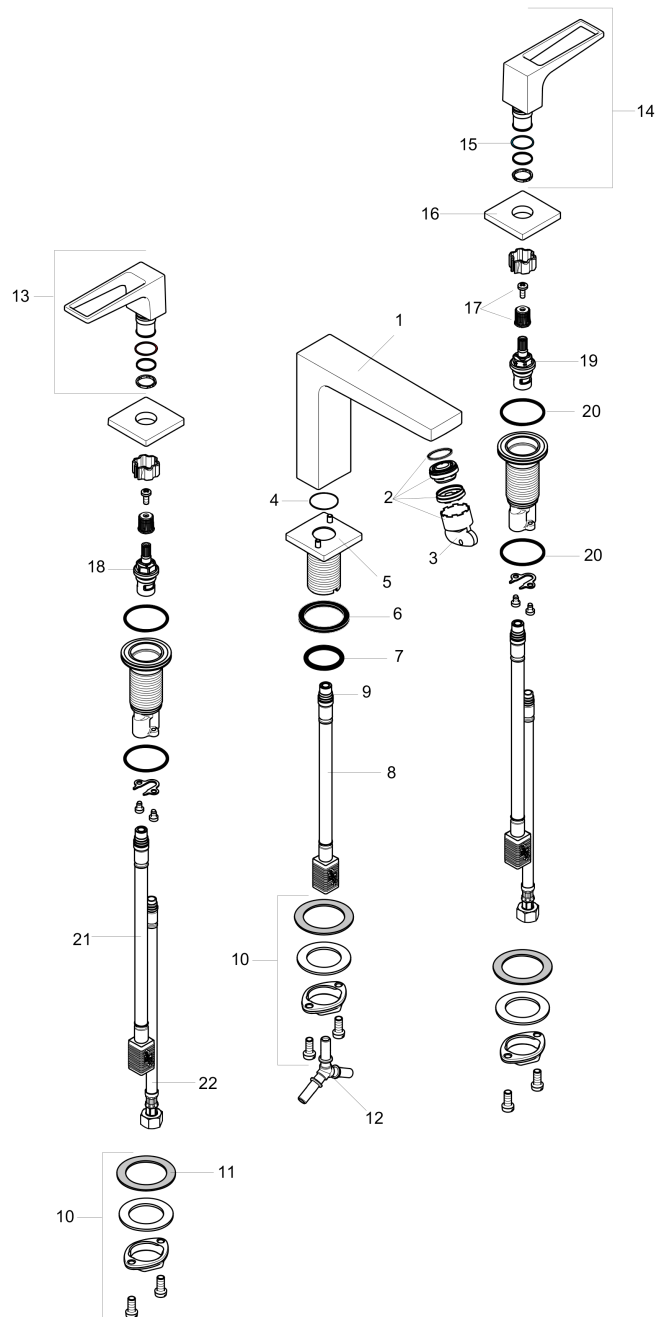

Metropol
Widespread Faucet 110 with Loop Handles, 1.2 GPM
 Finishes : **chrome** Part no. : **74518001**

Description

Features

- consists of: widespread Faucet
- Aerated spray
- Flow: 1.2 GPM (4.5 L/Min)
- 90° ceramic valves

Item details

List Price \$ 623.00

Technology

Compliance

Product image

Scale drawing

Metropol
Widespread Faucet 110 with Loop Handles, 1.2 GPM
 Finishes : **chrome** Part no. : **74518001**

Exploded drawing

Year of production: >01/18

Metropol

Widespread Faucet 110 with Loop Handles, 1.2 GPM

Finishes : **chrome** Part no. : **74518001**

Spare parts list

Year of production: >01/18

Pos.	Description	Part no.	Price	PU
1	spout 110 mm	93157000	-	1
2	aerator M24x1 (4,5 l/min)	93202000	-	1
3	service tool	95661000	-	1
4	O-ring 21x1,5	98219000	-	1
5	escutcheon for spout	92906000	-	1
6	flat seal	98749000	-	1
7	O-ring 26x4	92191000	-	1
8	connection hose 200 mm M10x1	92913000	-	1
9	O-ring 8x1,75	97827000	-	1
10	fixing set (Ø 28)	92909000	-	1
11	lever collar	97548000	-	1
12	hose connection angel	92905000	-	1
13	handle for hot water	92918000	-	1
14	handle for cold water	92919000	-	1
15	O-Ring 14x1,5	98201000	-	1
16	escutcheon	92915000	-	1
17	handle fixing set	98932000	-	1
18	shut off unit right closing	98817001	-	1
19	shut off unit left closing	95366001	-	1
20	O-ring 33x2,5	92907000	-	1
21	connection hose 400 mm M10x1	92914000	-	1
22	connection hose 18½" M8x0,75 3/8"	96321001	-	1