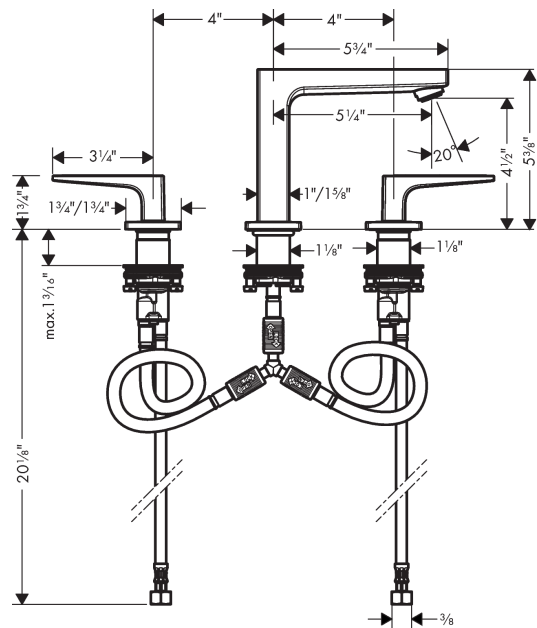

**Metropol**  
**Widespread Faucet 110 with Loop Handles, 1.2 GPM**  
 Finishes : **brushed nickel** Part no. : **74518821**

**Description**

**Features**

- consists of: widespread Faucet
- Aerated spray
- Flow: 1.2 GPM (4.5 L/Min)
- 90° ceramic valves

**Item details**

List Price \$ 747.00

**Technology**

**Compliance**

**Product image**

**Scale drawing**

**Metropol**  
**Widespread Faucet 110 with Loop Handles, 1.2 GPM**  
 Finishes : **brushed nickel** Part no. : **74518821**

### Widespread Faucet 110 with Loop Handles, 1.2 GPM

Finishes : **brushed nickel** Part no. : **74518821**

#### Spare parts list

Year of production: >01/18

Pos.	Description	Part no.	Price	PU
1	spout 110 mm	93157820	-	1
2	aerator M24x1 (4,5 l/min)	93202000	-	1
3	service tool	95661000	-	1
4	O-ring 21x1,5	98219000	-	1
5	escutcheon for spout	92906820	-	1
6	flat seal	98749000	-	1
7	O-ring 26x4	92191000	-	1
8	connection hose 200 mm M10x1	92913000	-	1
9	O-ring 8x1,75	97827000	-	1
10	fixing set (Ø 28)	92909000	-	1
11	lever collar	97548000	-	1
12	hose connection angel	92905000	-	1
13	handle for hot water	92918820	-	1
14	handle for cold water	92919820	-	1
15	O-Ring 14x1,5	98201000	-	1
16	escutcheon	92915820	-	1
17	handle fixing set	98932000	-	1
18	shut off unit right closing	98817001	-	1
19	shut off unit left closing	95366001	-	1
20	O-ring 33x2,5	92907000	-	1
21	connection hose 400 mm M10x1	92914000	-	1
22	connection hose 18½" M8x0,75 3/8"	96321001	-	1