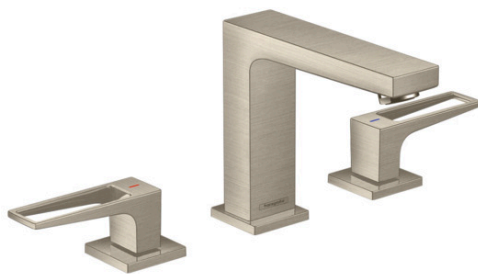

**Metropol**  
**Widespread Faucet 110 with Loop Handles, 1.2 GPM**  
 Finishes : **brushed nickel** Part no. : **74518821**

**Description**

**Features**

- consists of: widespread Faucet
- Aerated spray
- Flow: 1.2 GPM (4.5 L/Min)
- 90° ceramic valves

**Item details**

List Price \$ 747.00

**Technology**

**Compliance**

**Product image**

**Scale drawing**

**Metropol**  
**Widespread Faucet 110 with Loop Handles, 1.2 GPM**  
 Finishes : **brushed nickel** Part no. : **74518821**

### Widespread Faucet 110 with Loop Handles, 1.2 GPM

Finishes : **brushed nickel** Part no. : **74518821**