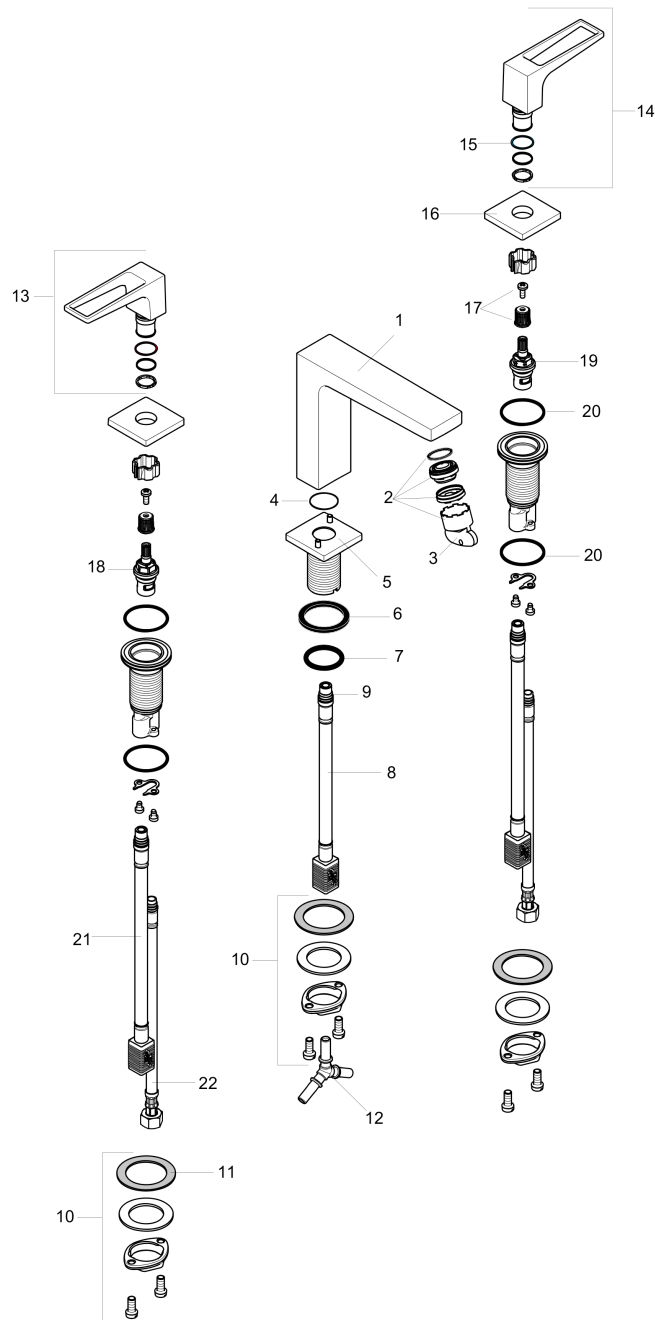

Metropol
Widespread Faucet 110 with Loop Handles, 1.2 GPM
Finishes : **brushed nickel** Part no. : **74518821**

Exploded drawing

Year of production: >01/18

Metropol

Widespread Faucet 110 with Loop Handles, 1.2 GPM

Finishes : **brushed nickel** Part no. : **74518821**

Spare parts list

Year of production: >01/18

Pos.	Description	Part no.	Price	PU
1	spout 110 mm	93157820	-	1
2	aerator M24x1 (4,5 l/min)	93202000	-	1
3	service tool	95661000	-	1
4	O-ring 21x1,5	98219000	-	1
5	escutcheon for spout	92906820	-	1
6	flat seal	98749000	-	1
7	O-ring 26x4	92191000	-	1
8	connection hose 200 mm M10x1	92913000	-	1
9	O-ring 8x1,75	97827000	-	1
10	fixing set (Ø 28)	92909000	-	1
11	lever collar	97548000	-	1
12	hose connection angel	92905000	-	1
13	handle for hot water	92918820	-	1
14	handle for cold water	92919820	-	1
15	O-Ring 14x1,5	98201000	-	1
16	escutcheon	92915820	-	1
17	handle fixing set	98932000	-	1
18	shut off unit right closing	98817001	-	1
19	shut off unit left closing	95366001	-	1
20	O-ring 33x2,5	92907000	-	1
21	connection hose 400 mm M10x1	92914000	-	1
22	connection hose 18½" M8x0,75 3/8"	96321001	-	1