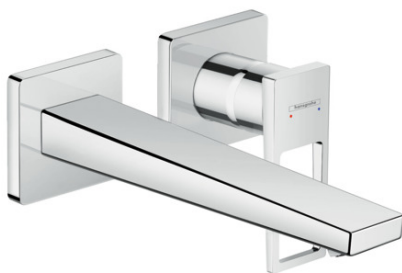

Metropol
Wall-Mounted Single-Handle Faucet Trim with Loop Handle, 1.2 GPM
 Finishes : **chrome** Part no. : **74526001**

Description

Features

- Aerated spray
- Flow: 1.2 GPM (4.5 L/Min)
- Ceramic cartridge

Item details

List Price \$ 412.00

Technology

Compliance

Product image

Scale drawing

Metropol
Wall-Mounted Single-Handle Faucet Trim with Loop Handle, 1.2 GPM
 Finishes : **chrome** Part no. : **74526001**

Exploded drawing

Year of production: >01/18

Metropol

Wall-Mounted Single-Handle Faucet Trim with Loop Handle, 1.2 GPM

Finishes : **chrome** Part no. : **74526001**

Spare parts list

Year of production: >01/18

Pos.	Description	Part no.	Price	PU
1	handle	93164000	-	1
2	screw cover	96338000	-	1
3	sleeve	93053000	-	1
4	escutcheon for handle	93161000	-	1
5	nut	93141000	-	1
6	O-ring 26x2	98147000	-	1
7	cartridge, assy	95973001	-	1
8	locking screw for handle	95140000	-	1
9	seal	98865000	-	1
10	adapter for cartridge	95634000	-	1
11	fixing set	97971000	-	1
12	spout 225 mm	93166000	-	1
13	aerator M24x1 (4,5 l/min)	93202000	-	1
14	service tool	95661000	-	1
15	O-ring 18x1,5	98231000	-	1
16	escutcheon for spout	93162000	-	1
17	connecting thread G½	95626000	-	1
18	O-ring 13x2	98128000	-	1
19	extension set 25 mm for 13622180	31971000	-	1