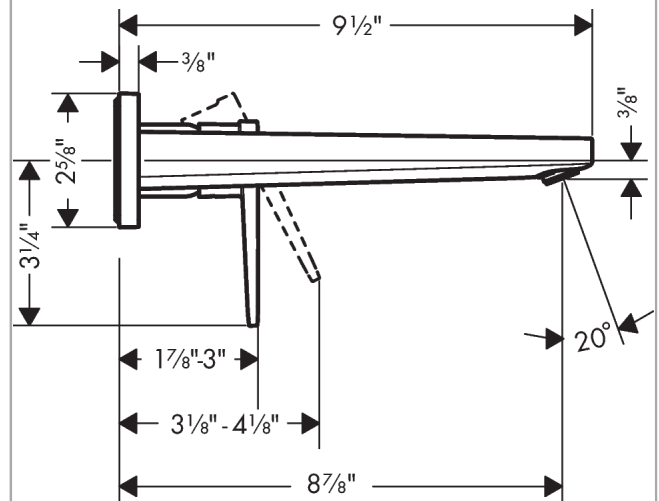

Metropol
Wall-Mounted Single-Handle Faucet Trim with Loop Handle, 1.2 GPM
 Finishes : **chrome** Part no. : **74526001**

Description

Features

- Aerated spray
- Flow: 1.2 GPM (4.5 L/Min)
- Ceramic cartridge

Item details

List Price \$ 412.00

Technology

Compliance

Product image

Scale drawing

Metropol
Wall-Mounted Single-Handle Faucet Trim with Loop Handle, 1.2 GPM
 Finishes : **chrome** Part no. : **74526001**

Exploded drawing

Year of production: >01/18

Metropol

Wall-Mounted Single-Handle Faucet Trim with Loop Handle, 1.2 GPM

Finishes : **chrome** Part no. : **74526001**

Spare parts list

Year of production: >01/18

Pos.	Description	Part no.	Price	PU
1	handle	93164000	-	1
2	screw cover	96338000	-	1
3	sleeve	93053000	-	1
4	escutcheon for handle	93161000	-	1
5	nut	93141000	-	1
6	O-ring 26x2	98147000	-	1
7	cartridge, assy	95973001	-	1
8	locking screw for handle	95140000	-	1
9	seal	98865000	-	1
10	adapter for cartridge	95634000	-	1
11	fixing set	97971000	-	1
12	spout 225 mm	93166000	-	1
13	aerator M24x1 (4,5 l/min)	93202000	-	1
14	service tool	95661000	-	1
15	O-ring 18x1,5	98231000	-	1
16	escutcheon for spout	93162000	-	1
17	connecting thread G½	95626000	-	1
18	O-ring 13x2	98128000	-	1
19	extension set 25 mm for 13622180	31971000	-	1