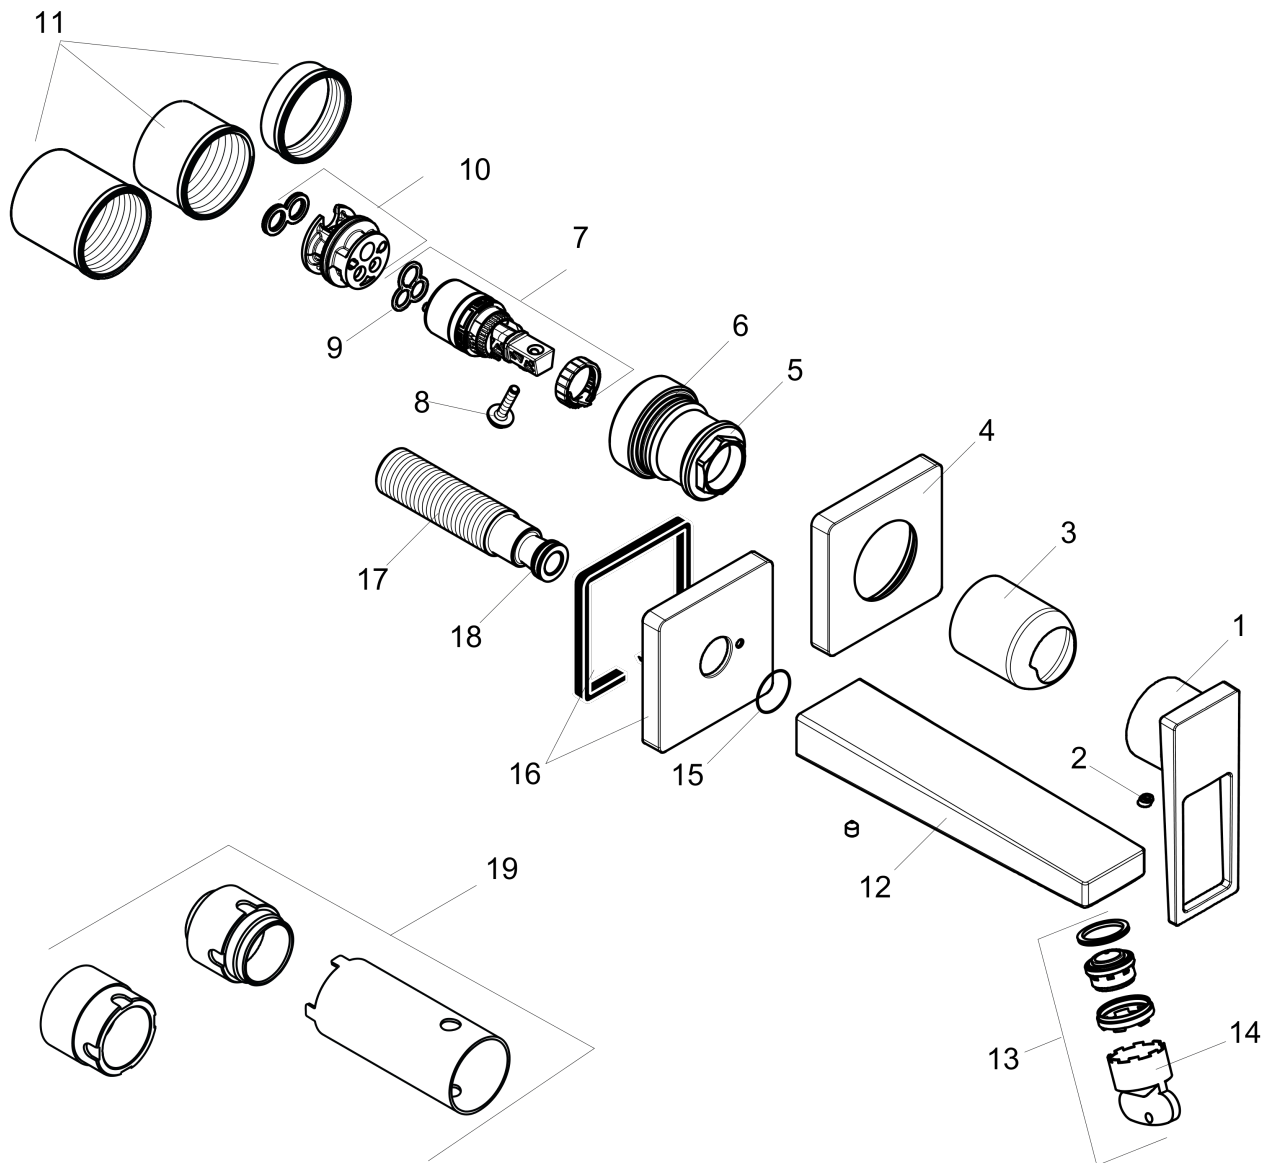

Metropol
Wall-Mounted Single-Handle Faucet Trim with Loop Handle, 1.2 GPM
 Finishes : **chrome** Part no. : **74526001**

Description

Features

- Aerated spray
- Flow: 1.2 GPM (4.5 L/Min)
- Ceramic cartridge

Item details

List Price \$ 412.00

Technology

Compliance

Product image

Scale drawing

Metropol
Wall-Mounted Single-Handle Faucet Trim with Loop Handle, 1.2 GPM
 Finishes : **chrome** Part no. : **74526001**

Exploded drawing

Year of production: >01/18

Metropol

Wall-Mounted Single-Handle Faucet Trim with Loop Handle, 1.2 GPM

Finishes : **chrome** Part no. : **74526001**

Spare parts list

Year of production: >01/18

Pos.	Description	Part no.	Price	PU
1	handle	93164000	-	1
2	screw cover	96338000	-	1
3	sleeve	93053000	-	1
4	escutcheon for handle	93161000	-	1
5	nut	93141000	-	1
6	O-ring 26x2	98147000	-	1
7	cartridge, assy	95973001	-	1
8	locking screw for handle	95140000	-	1
9	seal	98865000	-	1
10	adapter for cartridge	95634000	-	1
11	fixing set	97971000	-	1
12	spout 225 mm	93166000	-	1
13	aerator M24x1 (4,5 l/min)	93202000	-	1
14	service tool	95661000	-	1
15	O-ring 18x1,5	98231000	-	1
16	escutcheon for spout	93162000	-	1
17	connecting thread G½	95626000	-	1
18	O-ring 13x2	98128000	-	1
19	extension set 25 mm for 13622180	31971000	-	1