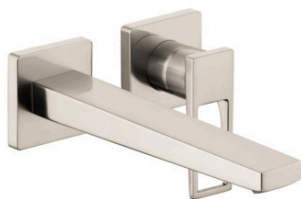

**Metropol**  
**Wall-Mounted Single-Handle Faucet Trim with Loop Handle, 1.2 GPM**  
 Finishes : **brushed nickel** Part no. : **74526821**

**Description**

**Features**

- Aerated spray
- Flow: 1.2 GPM (4.5 L/Min)
- Ceramic cartridge

**Item details**

List Price \$ 494.00

**Technology**

**Compliance**

**Product image**

**Scale drawing**

**Metropol**  
**Wall-Mounted Single-Handle Faucet Trim with Loop Handle, 1.2 GPM**  
 Finishes : **brushed nickel** Part no. : **74526821**

### Wall-Mounted Single-Handle Faucet Trim with Loop Handle, 1.2 GPM

Finishes : **brushed nickel** Part no. : **74526821**