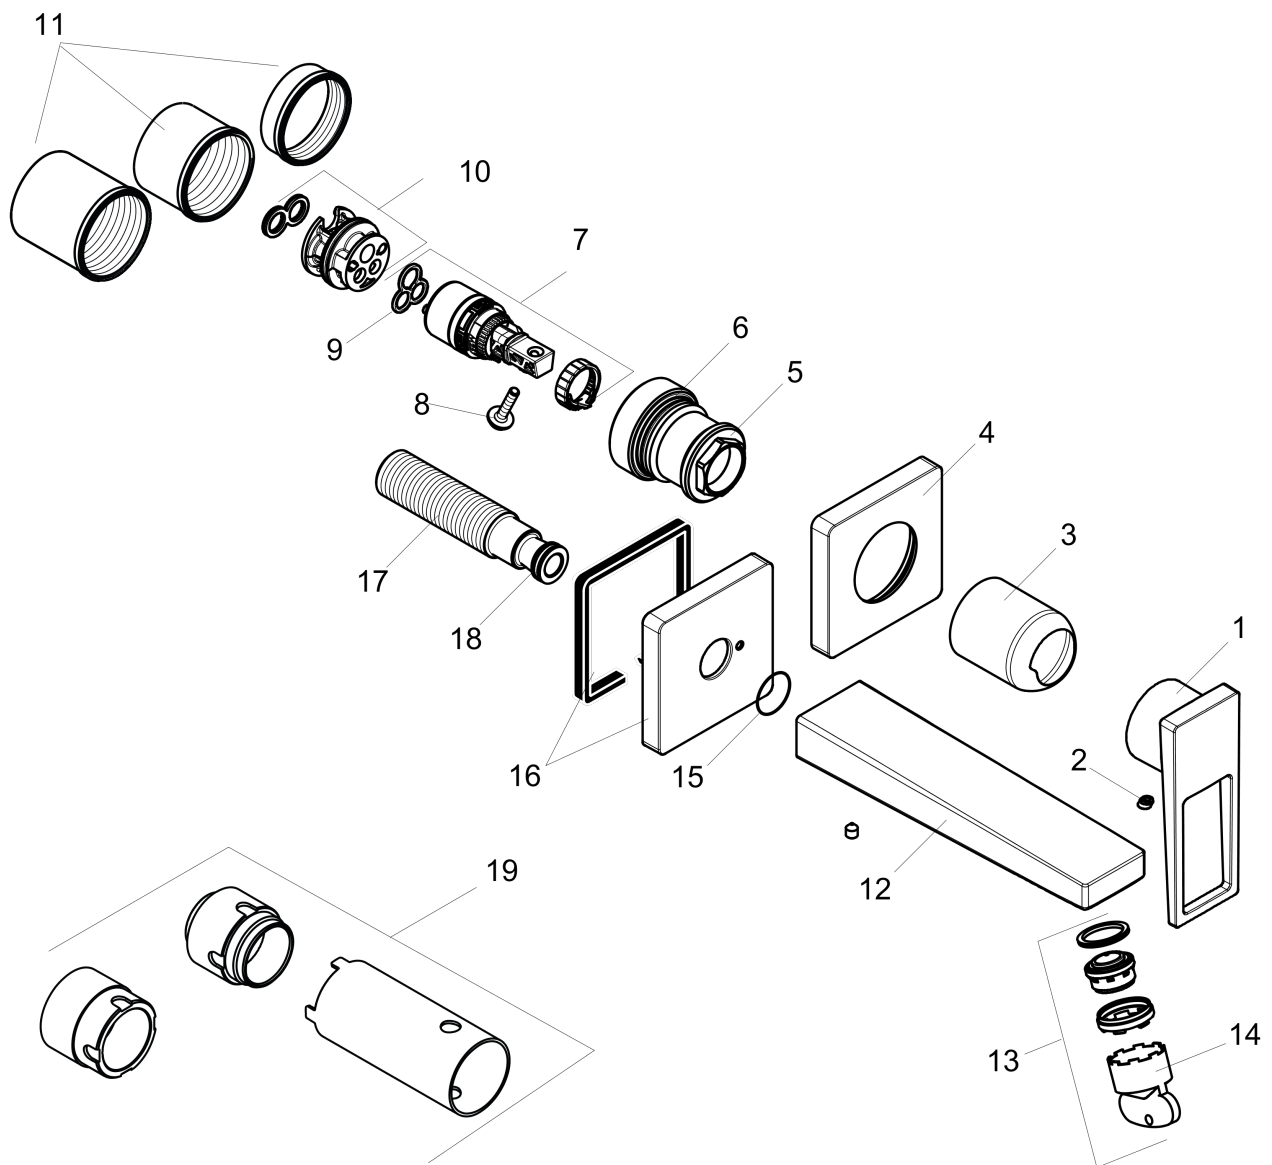

Metropol
Wall-Mounted Single-Handle Faucet Trim with Loop Handle, 1.2 GPM
Finishes : **brushed nickel** Part no. : **74526821**

Exploded drawing

Year of production: >01/18

Metropol

Wall-Mounted Single-Handle Faucet Trim with Loop Handle, 1.2 GPM

Finishes : **brushed nickel** Part no. : **74526821**

Spare parts list

Year of production: >01/18

Pos.	Description	Part no.	Price	PU
1	handle	93164820	-	1
2	screw cover	96338000	-	1
3	sleeve	93053820	-	1
4	escutcheon for handle	93161820	-	1
5	nut	93141000	-	1
6	O-ring 26x2	98147000	-	1
7	cartridge, assy	95973001	-	1
8	locking screw for handle	95140000	-	1
9	seal	98865000	-	1
10	adapter for cartridge	95634000	-	1
11	fixing set	97971000	-	1
12	spout 225 mm	93166820	-	1
13	aerator M24x1 (4,5 l/min)	93202000	-	1
14	service tool	95661000	-	1
15	O-ring 18x1,5	98231000	-	1
16	escutcheon for spout	93162820	-	1
17	connecting thread G½	95626000	-	1
18	O-ring 13x2	98128000	-	1
19	extension set 25 mm for 13622180	31971000	-	1