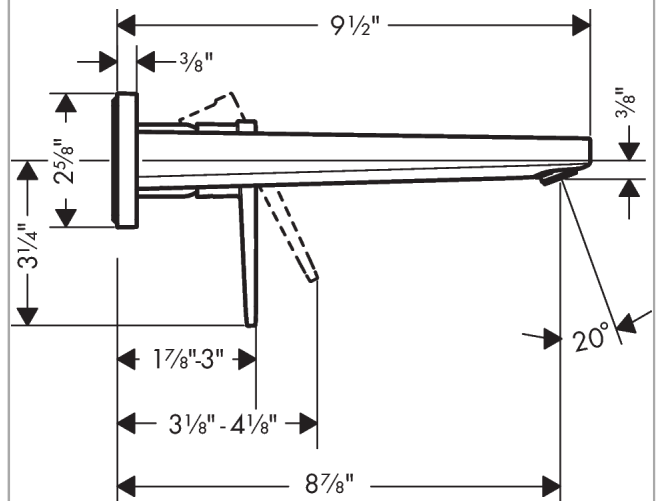

**Metropol**  
**Wall-Mounted Single-Handle Faucet Trim with Loop Handle, 1.2 GPM**  
 Finishes : **brushed nickel** Part no. : **74526821**

**Description**

**Features**

- Aerated spray
- Flow: 1.2 GPM (4.5 L/Min)
- Ceramic cartridge

**Item details**

List Price \$ 494.00

**Technology**

**Compliance**

**Product image**

**Scale drawing**

**Metropol**  
**Wall-Mounted Single-Handle Faucet Trim with Loop Handle, 1.2 GPM**  
 Finishes : **brushed nickel** Part no. : **74526821**

### Wall-Mounted Single-Handle Faucet Trim with Loop Handle, 1.2 GPM

Finishes : **brushed nickel** Part no. : **74526821**

#### Spare parts list

Year of production: >01/18

Pos.	Description	Part no.	Price	PU
1	handle	93164820	-	1
2	screw cover	96338000	-	1
3	sleeve	93053820	-	1
4	escutcheon for handle	93161820	-	1
5	nut	93141000	-	1
6	O-ring 26x2	98147000	-	1
7	cartridge, assy	95973001	-	1
8	locking screw for handle	95140000	-	1
9	seal	98865000	-	1
10	adapter for cartridge	95634000	-	1
11	fixing set	97971000	-	1
12	spout 225 mm	93166820	-	1
13	aerator M24x1 (4,5 l/min)	93202000	-	1
14	service tool	95661000	-	1
15	O-ring 18x1,5	98231000	-	1
16	escutcheon for spout	93162820	-	1
17	connecting thread G½	95626000	-	1
18	O-ring 13x2	98128000	-	1
19	extension set 25 mm for 13622180	31971000	-	1