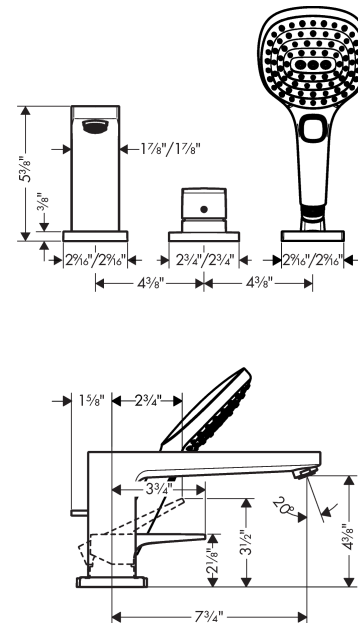

Scale drawing