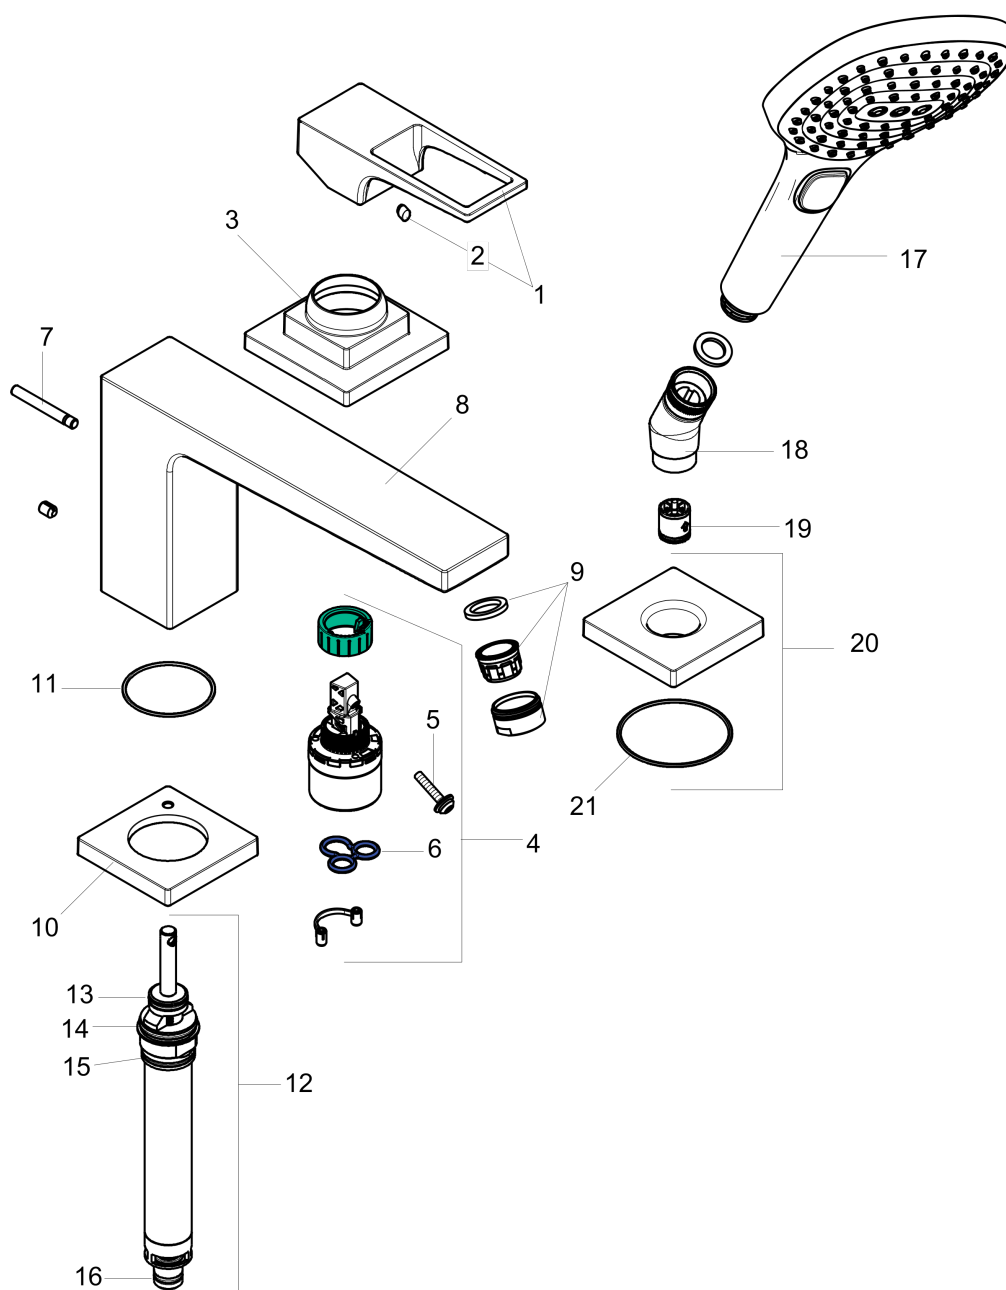

Metropol

Metropol 3-Hole Roman Tub Set Trim with Loop Handle with 2.0 GPM Handshower

Finishes : chrome Part no. : 74551001

Exploded drawing

Year of production: >01/18

Metropol

Metropol 3-Hole Roman Tub Set Trim with Loop Handle with 2.0 GPM Handshower

Finishes : **chrome** Part no. : **74551001**

Spare parts list

Year of production: >01/18

Pos.	Description	Part no.	Price	PU
1	handle	93076000	-	1
2	screw cover	96338000	-	1
3	escutcheon	93138000	-	1
4	cartridge, assy	92730000	-	1
5	locking screw for handle	95140000	-	1
6	seal	95008000	-	1
7	diverter knob	98707000	-	1
8	spout cpl.	93151000	-	1
9	aerator M24x1 (30 l/min)	96512000	-	1
10	escutcheon for spout	93152000	-	1
11	O-ring 41x1,5	98168000	-	1
12	selector assy	96775000	-	1
13	O-Ring 14x2,5	98189000	-	1
14	O-Ring 23x2,5	98183000	-	1
15	O-Ring 22x2	98185000	-	1
16	O-ring 9x2,5	98217000	-	1
17	handshower	04528000	-	1
18	shower holder	28071000	-	1
19	set of non return valves DW 15	94074000	-	1
20	escutcheon for shower holder	93153000	-	1
21	O-ring 56x2	98468000	-	1