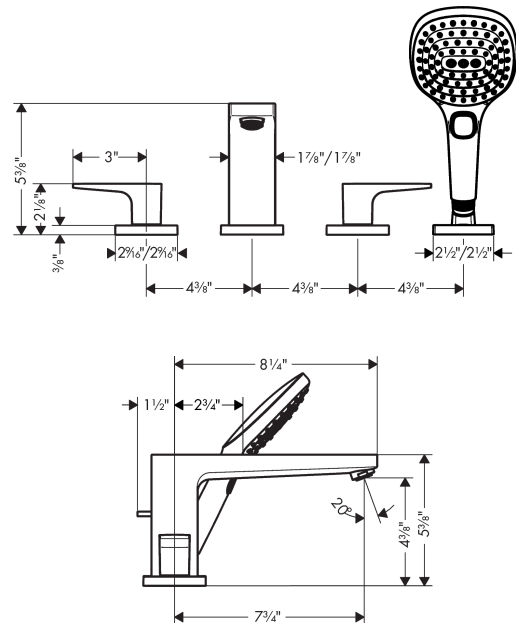

Metropol

Metropol 4-Hole Roman Tub Set Trim with Loop Handles with 2.0 GPM Handshower

Finishes : **chrome** Part no. : **74553001**

Description

Features

- Flow: 6 GPM
- 90° ceramic valves
- Diverter for handshower

Item details

List Price \$ 900.00

Technology

Compliance

Product image

Scale drawing

Metropol

Metropol 4-Hole Roman Tub Set Trim with Loop Handles with 2.0 GPM Handshower

Finishes : chrome Part no. : 74553001

Exploded drawing

Year of production: >01/18

Metropol

Metropol 4-Hole Roman Tub Set Trim with Loop Handles with 2.0 GPM Handshower

Finishes : **chrome** Part no. : **74553001**

Spare parts list

Year of production: >01/18

| Pos. | Description | Part no. | Price | PU |
|------|-------------------------------------|----------|-------|----|
| 1 | diverter knob | 98707000 | - | 1 |
| 2 | aerator M24x1 (30 l/min) | 96512000 | - | 1 |
| 3 | O-ring 41x1,5 | 98168000 | - | 1 |
| 4 | selector assy | 96775000 | - | 1 |
| 5 | O-Ring 14x2,5 | 98189000 | - | 1 |
| 6 | O-Ring 23x2,5 | 98183000 | - | 1 |
| 7 | O-Ring 22x2 | 98185000 | - | 1 |
| 8 | O-ring 9x2,5 | 98217000 | - | 1 |
| 9 | handle fixing set | 94184000 | - | 1 |
| 10 | set of color-rings cold / hot water | 95819000 | - | 1 |
| 11 | O-ring 56x2 | 98468000 | - | 1 |
| 12 | flat seal | 98749000 | - | 1 |
| 13 | handshower | 04528000 | - | 1 |
| 14 | shower holder | 28071000 | - | 1 |
| 15 | set of non return valves DW 15 | 94074000 | - | 1 |
| 16 | spout cpl. | 93151000 | - | 1 |
| 17 | escutcheon for spout | 93152000 | - | 1 |
| 18 | handle for hot water | 93176000 | - | 1 |
| 19 | handle for cold water | 93177000 | - | 1 |
| 20 | escutcheon for handle | 93169000 | - | 1 |
| 21 | escutcheon for shower holder | 93153000 | - | 1 |