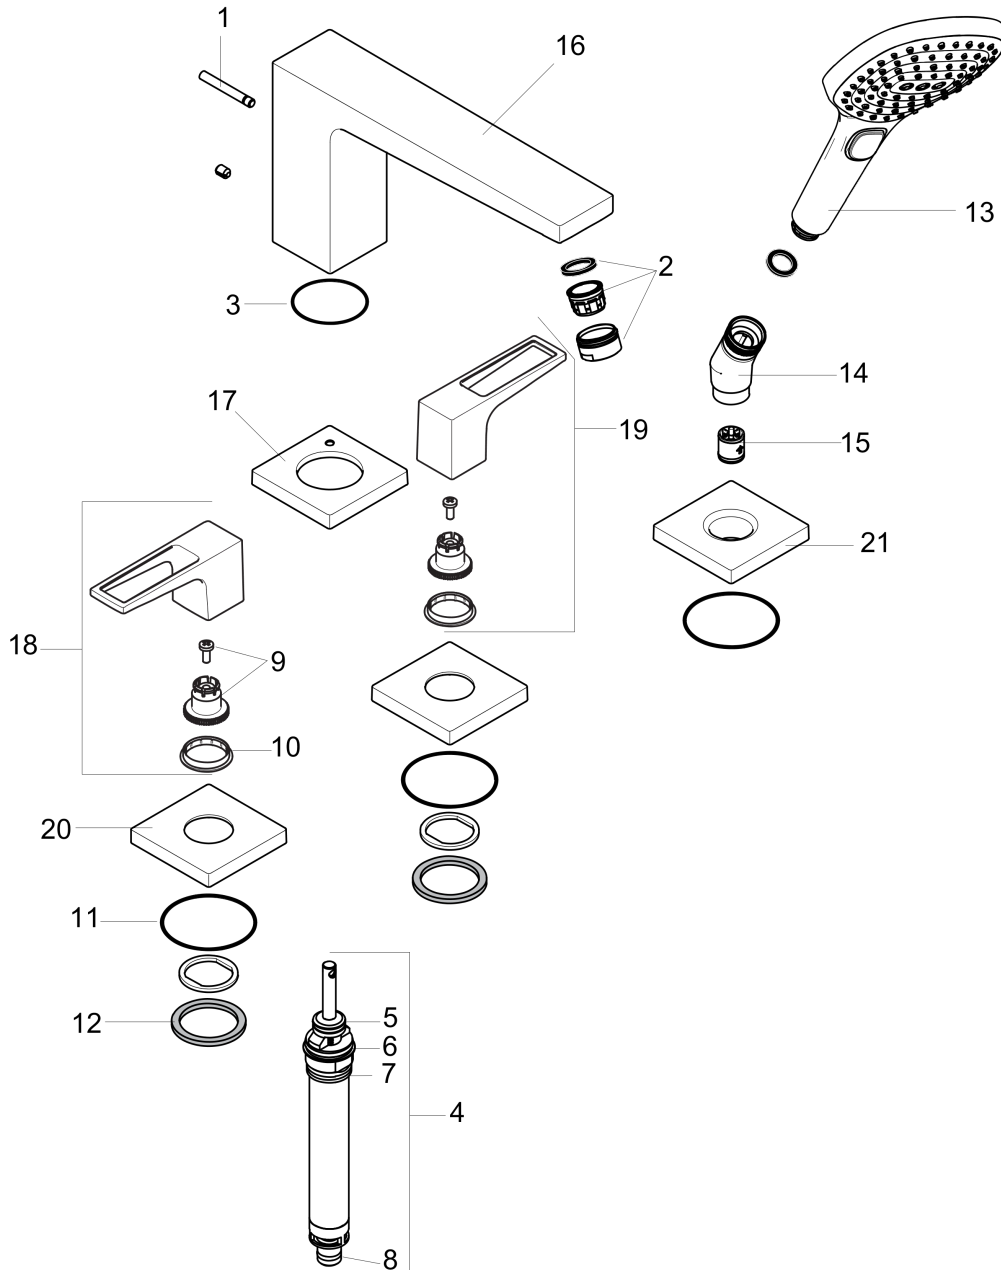

Metropol

Metropol 4-Hole Roman Tub Set Trim with Loop Handles with 2.0 GPM Handshower

Finishes : **chrome** Part no. : **74553001**

Description

Features

- Flow: 6 GPM
- 90° ceramic valves
- Diverter for handshower

Item details

List Price \$ 900.00

Technology

Compliance

Product image

Scale drawing

Metropol

Metropol 4-Hole Roman Tub Set Trim with Loop Handles with 2.0 GPM Handshower

Finishes : chrome Part no. : 74553001

Exploded drawing

Year of production: >01/18

Metropol

Metropol 4-Hole Roman Tub Set Trim with Loop Handles with 2.0 GPM Handshower

Finishes : **chrome** Part no. : **74553001**

Spare parts list

Year of production: >01/18

| Pos. | Description | Part no. | Price | PU |
|------|-------------------------------------|----------|-------|----|
| 1 | diverter knob | 98707000 | - | 1 |
| 2 | aerator M24x1 (30 l/min) | 96512000 | - | 1 |
| 3 | O-ring 41x1,5 | 98168000 | - | 1 |
| 4 | selector assy | 96775000 | - | 1 |
| 5 | O-Ring 14x2,5 | 98189000 | - | 1 |
| 6 | O-Ring 23x2,5 | 98183000 | - | 1 |
| 7 | O-Ring 22x2 | 98185000 | - | 1 |
| 8 | O-ring 9x2,5 | 98217000 | - | 1 |
| 9 | handle fixing set | 94184000 | - | 1 |
| 10 | set of color-rings cold / hot water | 95819000 | - | 1 |
| 11 | O-ring 56x2 | 98468000 | - | 1 |
| 12 | flat seal | 98749000 | - | 1 |
| 13 | handshower | 04528000 | - | 1 |
| 14 | shower holder | 28071000 | - | 1 |
| 15 | set of non return valves DW 15 | 94074000 | - | 1 |
| 16 | spout cpl. | 93151000 | - | 1 |
| 17 | escutcheon for spout | 93152000 | - | 1 |
| 18 | handle for hot water | 93176000 | - | 1 |
| 19 | handle for cold water | 93177000 | - | 1 |
| 20 | escutcheon for handle | 93169000 | - | 1 |
| 21 | escutcheon for shower holder | 93153000 | - | 1 |