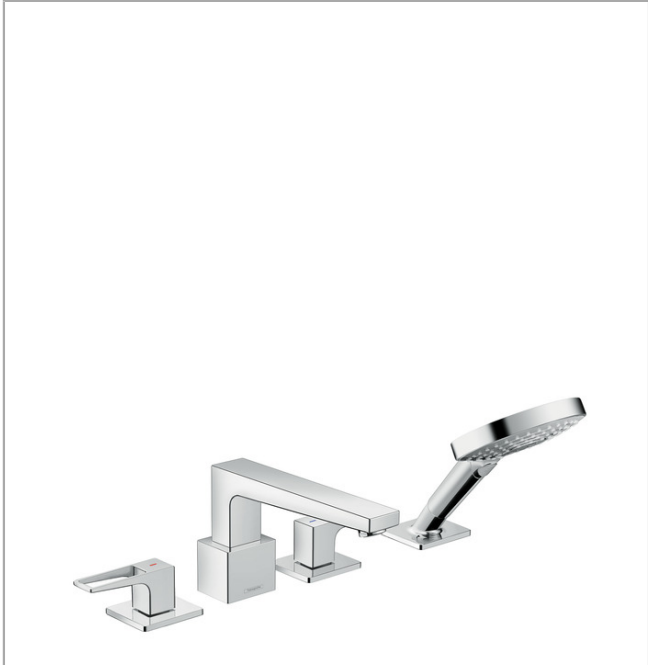

Metropol

Metropol 4-Hole Roman Tub Set Trim with Loop Handles with 2.0 GPM Handshower

Finishes : **chrome** Part no. : **74553001**

Description

Features

- Flow: 6 GPM
- 90° ceramic valves
- Diverter for handshower

Item details

List Price \$ 900.00

Technology

Compliance

Product image

Scale drawing

Metropol

Metropol 4-Hole Roman Tub Set Trim with Loop Handles with 2.0 GPM Handshower

Finishes : chrome Part no. : 74553001

Exploded drawing

Year of production: >01/18

Metropol

Metropol 4-Hole Roman Tub Set Trim with Loop Handles with 2.0 GPM Handshower

Finishes : **chrome** Part no. : **74553001**