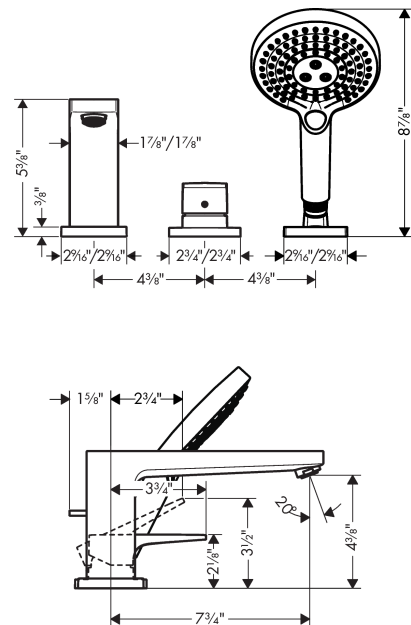

Metropol
3-Hole Roman Tub Set Trim with Loop Handle and 1.75 GPM Handshower
 Finishes : **chrome** Part no. : **74554001**

Description

Features

- consists of: Handshower
- Ceramic cartridge
- Integrated double backflow prevention

Item details

List Price \$ 778.00

Technology

Compliance

Product image

Scale drawing

Metropol
3-Hole Roman Tub Set Trim with Loop Handle and 1.75 GPM Handshower
 Finishes : **chrome** Part no. : **74554001**

Exploded drawing

Year of production: >07/18

Metropol**3-Hole Roman Tub Set Trim with Loop Handle and 1.75 GPM Handshower**Finishes : **chrome** Part no. : **74554001****Spare parts list**

Year of production: >07/18

Pos.	Description	Part no.	Price	PU
1	spout cpl.	93151000	-	1
2	aerator M24x1 (30 l/min)	96512000	-	1
3	diverter knob	98707000	-	1
4	O-ring 41x1,5	98168000	-	1
5	escutcheon for spout	93152000	-	1
6	selector assy	96775000	-	1
7	O-Ring 14x2,5	98189000	-	1
8	O-Ring 23x2,5	98183000	-	1
9	O-Ring 22x2	98185000	-	1
10	O-ring 9x2,5	98217000	-	1
11	handle	93076000	-	1
12	screw cover	96338000	-	1
13	escutcheon	93138000	-	1
14	cartridge, assy	92730000	-	1
15	locking screw for handle	95140000	-	1
16	seal	95008000	-	1
17	handshower	26036001	-	1
18	shower holder	28071000	-	1
19	set of non return valves DW 15	94074000	-	1
20	escutcheon for shower holder	93153000	-	1
21	O-ring 56x2	98468000	-	1