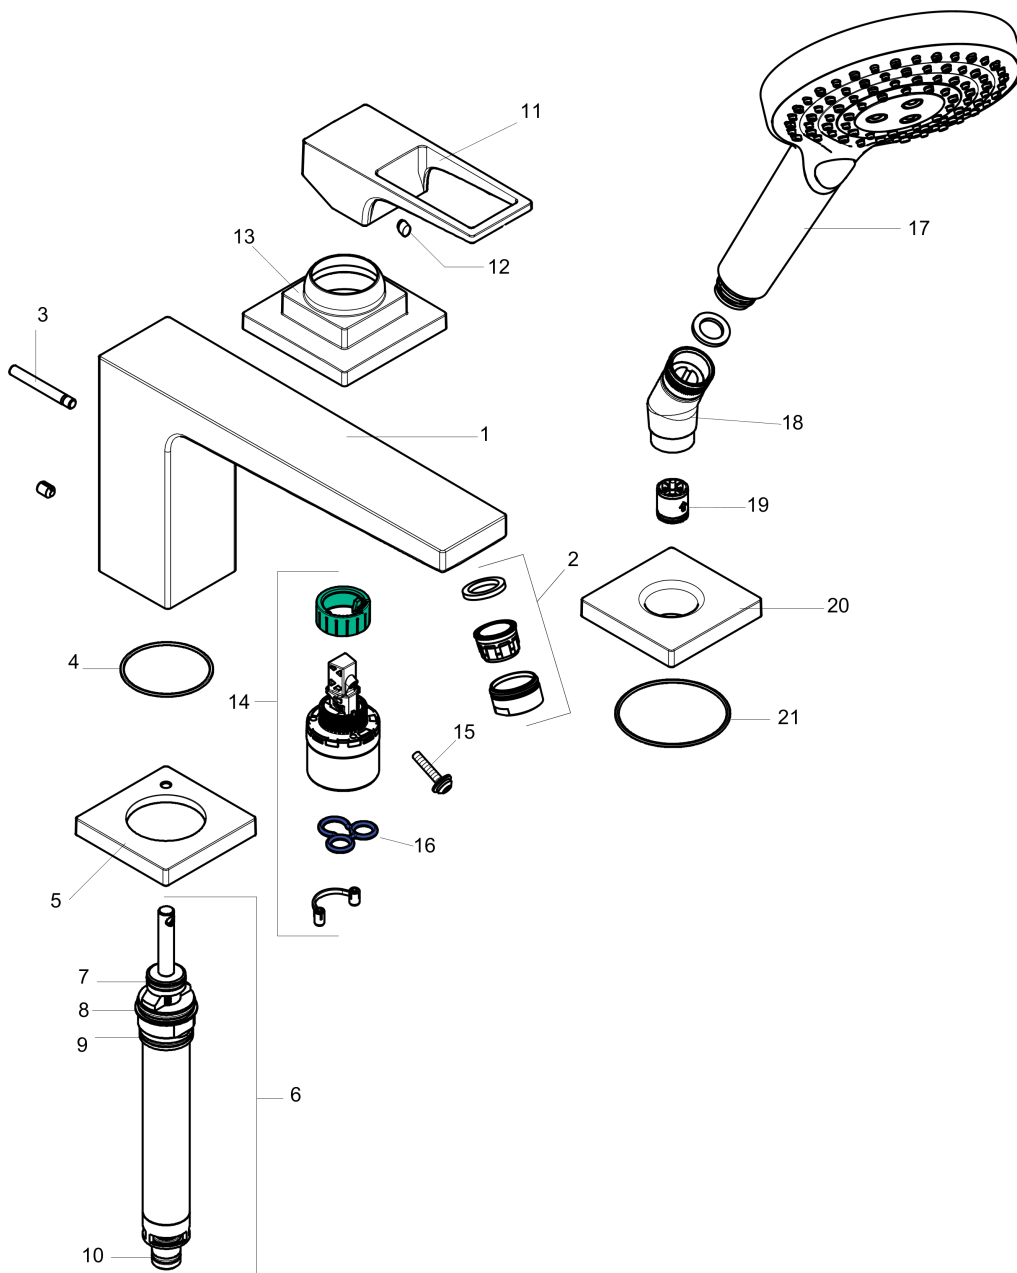

Metropol
3-Hole Roman Tub Set Trim with Loop Handle and 1.75 GPM Handshower
 Finishes : **chrome** Part no. : **74554001**

Description

Features

- consists of: Handshower
- Ceramic cartridge
- Integrated double backflow prevention

Item details

List Price \$ 778.00

Technology

Compliance

Product image

Scale drawing

Metropol
3-Hole Roman Tub Set Trim with Loop Handle and 1.75 GPM Handshower
 Finishes : **chrome** Part no. : **74554001**

Exploded drawing

Year of production: >07/18

Metropol**3-Hole Roman Tub Set Trim with Loop Handle and 1.75 GPM Handshower**Finishes : **chrome** Part no. : **74554001****Spare parts list**

Year of production: >07/18

Pos.	Description	Part no.	Price	PU
1	spout cpl.	93151000	-	1
2	aerator M24x1 (30 l/min)	96512000	-	1
3	diverter knob	98707000	-	1
4	O-ring 41x1,5	98168000	-	1
5	escutcheon for spout	93152000	-	1
6	selector assy	96775000	-	1
7	O-Ring 14x2,5	98189000	-	1
8	O-Ring 23x2,5	98183000	-	1
9	O-Ring 22x2	98185000	-	1
10	O-ring 9x2,5	98217000	-	1
11	handle	93076000	-	1
12	screw cover	96338000	-	1
13	escutcheon	93138000	-	1
14	cartridge, assy	92730000	-	1
15	locking screw for handle	95140000	-	1
16	seal	95008000	-	1
17	handshower	26036001	-	1
18	shower holder	28071000	-	1
19	set of non return valves DW 15	94074000	-	1
20	escutcheon for shower holder	93153000	-	1
21	O-ring 56x2	98468000	-	1