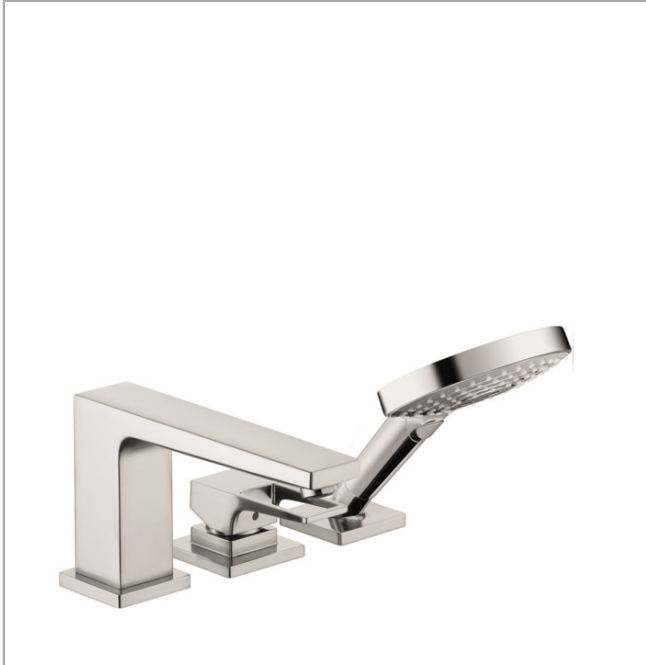

Metropol
3-Hole Roman Tub Set Trim with Loop Handle and 1.75 GPM Handshower
 Finishes : **brushed nickel** Part no. : **74554821**

Description

Features

- consists of: Handshower
- Ceramic cartridge
- Integrated double backflow prevention

Item details

List Price \$ 932.00

Technology

Compliance

Product image

Scale drawing

Metropol
3-Hole Roman Tub Set Trim with Loop Handle and 1.75 GPM Handshower
 Finishes : **brushed nickel** Part no. : **74554821**

Exploded drawing

Year of production: >07/18

Metropol

3-Hole Roman Tub Set Trim with Loop Handle and 1.75 GPM Handshower

Finishes : **brushed nickel** Part no. : **74554821**

Spare parts list

Year of production: >07/18

Pos.	Description	Part no.	Price	PU
1	spout cpl.	93151820	-	1
2	aerator M24x1 (30 l/min)	96512820	-	1
3	handle	93076820	-	1
4	diverter knob	98707820	-	1
5	O-ring 41x1,5	98168000	-	1
6	escutcheon for spout	93152820	-	1
7	selector assy	96775000	-	1
8	O-Ring 14x2,5	98189000	-	1
9	O-Ring 23x2,5	98183000	-	1
10	O-Ring 22x2	98185000	-	1
11	O-ring 9x2,5	98217000	-	1
12	screw cover	96338000	-	1
13	escutcheon	93138820	-	1
14	cartridge, assy	92730000	-	1
15	locking screw for handle	95140000	-	1
16	seal	95008000	-	1
17	handshower	26036821	-	1
18	shower holder	28071820	-	1
19	set of non return valves DW 15	94074000	-	1
20	escutcheon for shower holder	93153820	-	1
21	O-ring 56x2	98468000	-	1