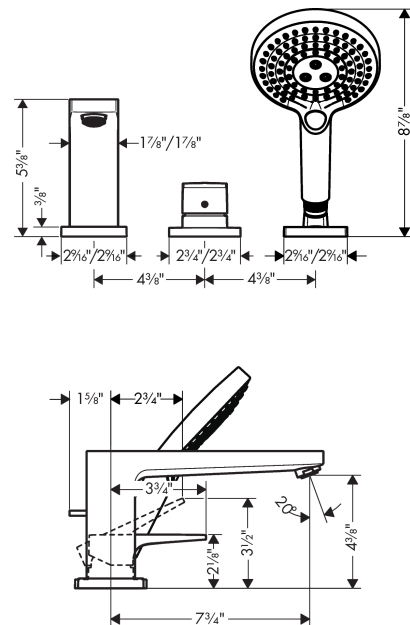

Metropol
3-Hole Roman Tub Set Trim with Loop Handle and 1.75 GPM Handshower
 Finishes : **brushed nickel** Part no. : **74554821**

Description

Features

- consists of: Handshower
- Ceramic cartridge
- Integrated double backflow prevention

Item details

List Price \$ 932.00

Technology

Compliance

Product image

Scale drawing

Metropol
3-Hole Roman Tub Set Trim with Loop Handle and 1.75 GPM Handshower
 Finishes : **brushed nickel** Part no. : **74554821**

Exploded drawing

Year of production: >07/18

Metropol

3-Hole Roman Tub Set Trim with Loop Handle and 1.75 GPM Handshower

Finishes : **brushed nickel** Part no. : **74554821**

Spare parts list

Year of production: >07/18

Pos.	Description	Part no.	Price	PU
1	spout cpl.	93151820	-	1
2	aerator M24x1 (30 l/min)	96512820	-	1
3	handle	93076820	-	1
4	diverter knob	98707820	-	1
5	O-ring 41x1,5	98168000	-	1
6	escutcheon for spout	93152820	-	1
7	selector assy	96775000	-	1
8	O-Ring 14x2,5	98189000	-	1
9	O-Ring 23x2,5	98183000	-	1
10	O-Ring 22x2	98185000	-	1
11	O-ring 9x2,5	98217000	-	1
12	screw cover	96338000	-	1
13	escutcheon	93138820	-	1
14	cartridge, assy	92730000	-	1
15	locking screw for handle	95140000	-	1
16	seal	95008000	-	1
17	handshower	26036821	-	1
18	shower holder	28071820	-	1
19	set of non return valves DW 15	94074000	-	1
20	escutcheon for shower holder	93153820	-	1
21	O-ring 56x2	98468000	-	1