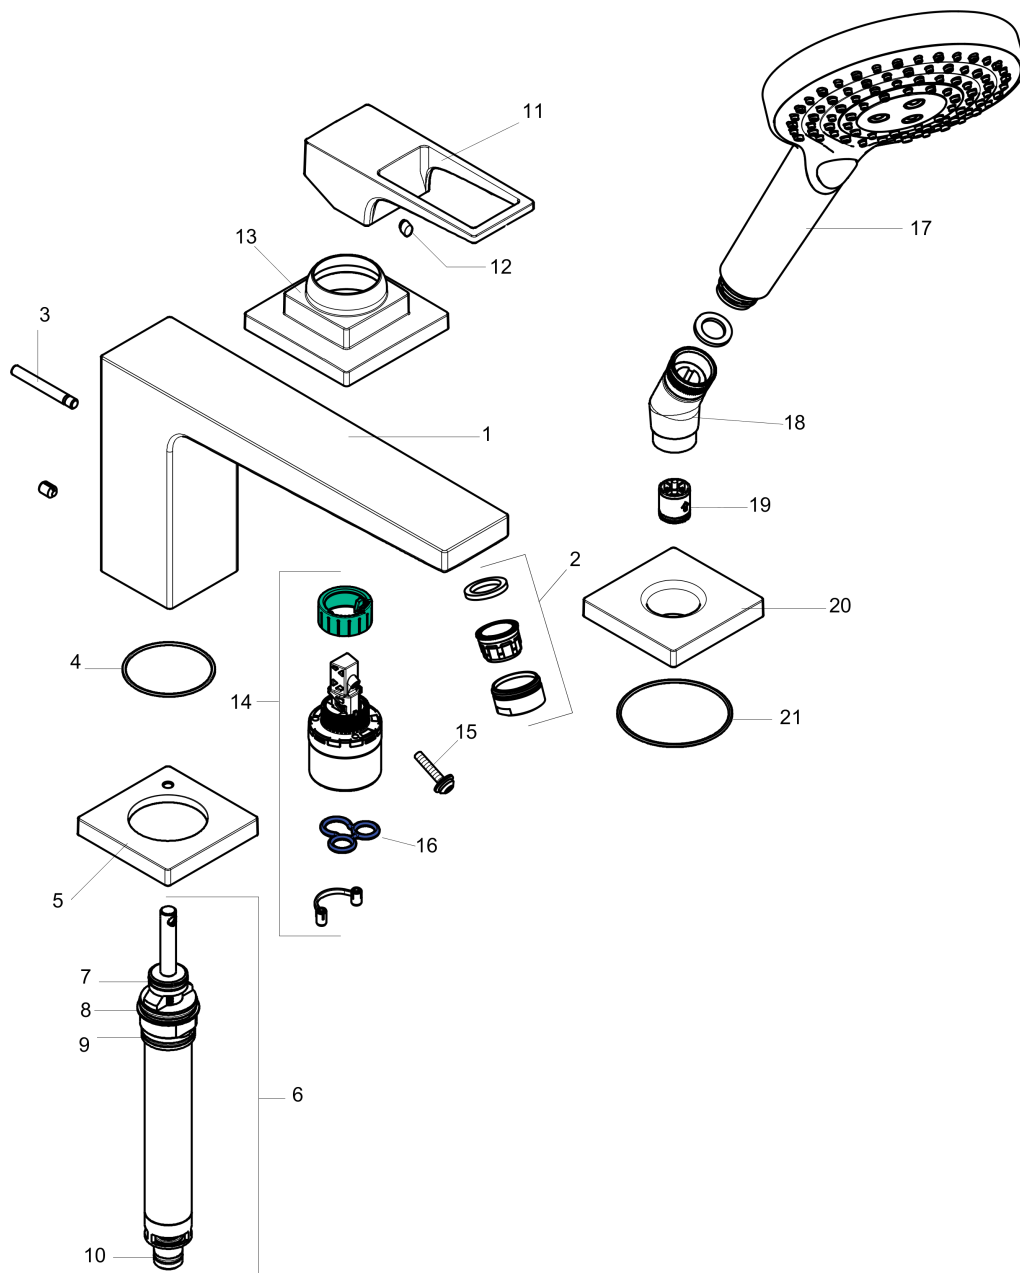

Metropol
3-Hole Roman Tub Set Trim with Loop Handle and 1.75 GPM Handshower
 Finishes : **brushed nickel** Part no. : **74554821**

Description

Features

- consists of: Handshower
- Ceramic cartridge
- Integrated double backflow prevention

Item details

List Price \$ 932.00

Technology

Compliance

Product image

Scale drawing

Metropol
3-Hole Roman Tub Set Trim with Loop Handle and 1.75 GPM Handshower
 Finishes : **brushed nickel** Part no. : **74554821**

Exploded drawing

Year of production: >07/18

Metropol

3-Hole Roman Tub Set Trim with Loop Handle and 1.75 GPM Handshower

Finishes : **brushed nickel** Part no. : **74554821**

Spare parts list

Year of production: >07/18

Pos.	Description	Part no.	Price	PU
1	spout cpl.	93151820	-	1
2	aerator M24x1 (30 l/min)	96512820	-	1
3	handle	93076820	-	1
4	diverter knob	98707820	-	1
5	O-ring 41x1,5	98168000	-	1
6	escutcheon for spout	93152820	-	1
7	selector assy	96775000	-	1
8	O-Ring 14x2,5	98189000	-	1
9	O-Ring 23x2,5	98183000	-	1
10	O-Ring 22x2	98185000	-	1
11	O-ring 9x2,5	98217000	-	1
12	screw cover	96338000	-	1
13	escutcheon	93138820	-	1
14	cartridge, assy	92730000	-	1
15	locking screw for handle	95140000	-	1
16	seal	95008000	-	1
17	handshower	26036821	-	1
18	shower holder	28071820	-	1
19	set of non return valves DW 15	94074000	-	1
20	escutcheon for shower holder	93153820	-	1
21	O-ring 56x2	98468000	-	1