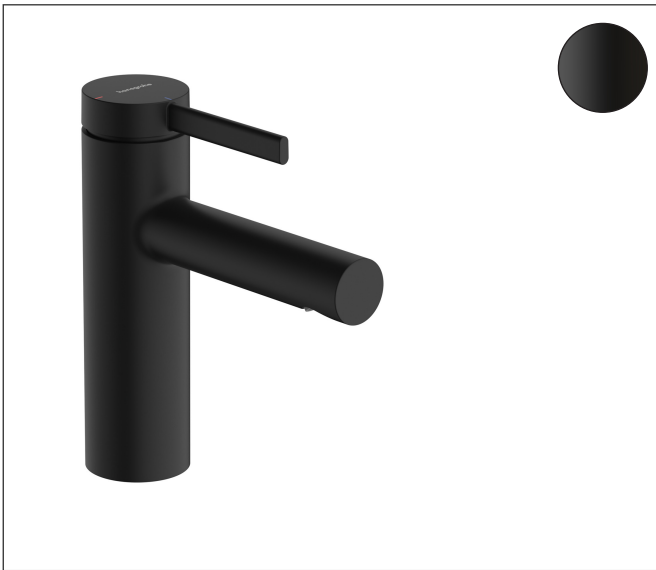

Brand hansgrohe
 Art. Name **Zesis S** Single-Hole Faucet 100 with CoolStart and Pop-up Drain, 1.2 GPM
 Art. Nr. 74720671
 Surface Matte Black
 Pos. 1

Product Picture

Features

- Consists of: Single-Hole Faucet, Pop Up Drain
- spout height: 4 Inch
- handle design: lever handle
- Spray pattern: Aerated spray
- Maximum flow rate: 1.16 GPM
- ceramic cartridge
- Pop-Up drain