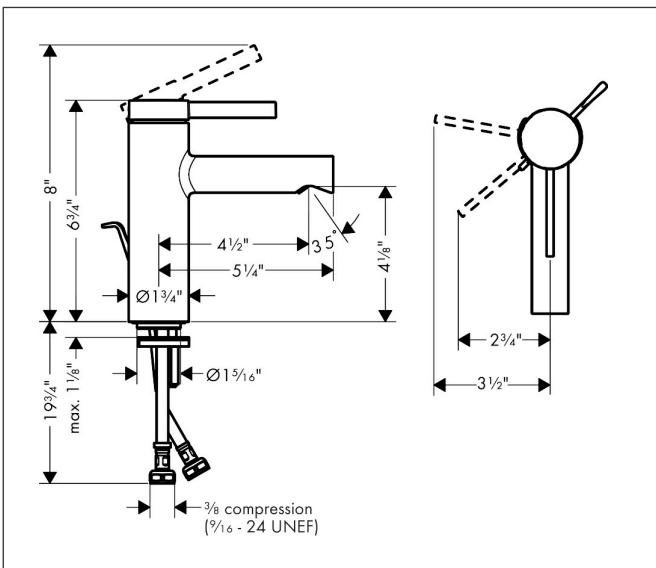

Drawing

Technology

Certificates/approvals