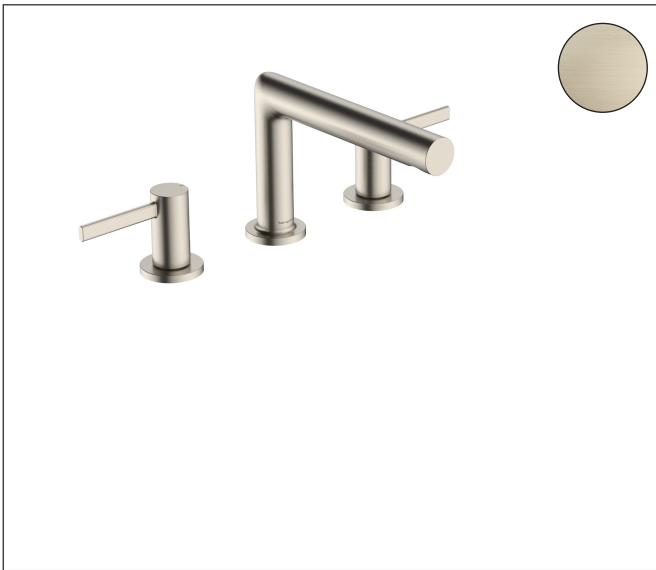

Brand hansgrohe  
 Art. Name **Zesis S** Widespread Faucet 100 with Pop-up Drain, 1.2 GPM  
 Art. Nr. 74733821  
 Surface Brushed Nickel  
 Pos. 1

## Product Picture

## Features

- Consists of: Widespread Faucet, Pop Up Drain
- handle design: lever handle
- Spray pattern: Aerated spray
- Maximum flow rate: 1.16 GPM
- 90-degree ceramic valves
- Pop-Up drain