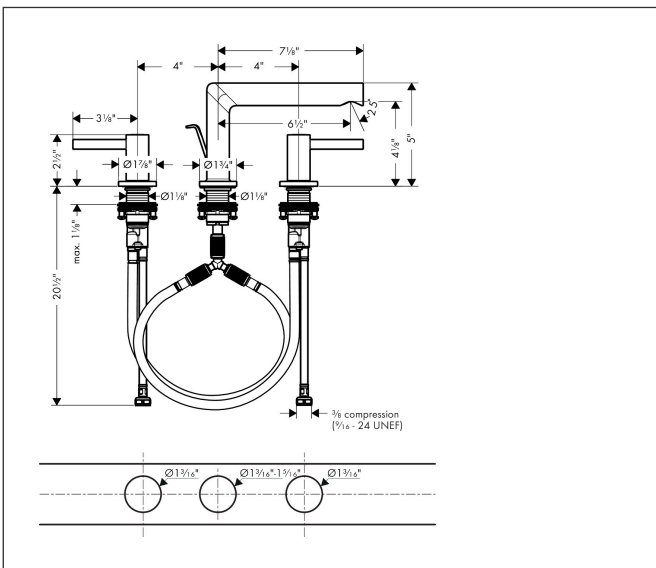

Drawing

Technology

Certificates/approvals