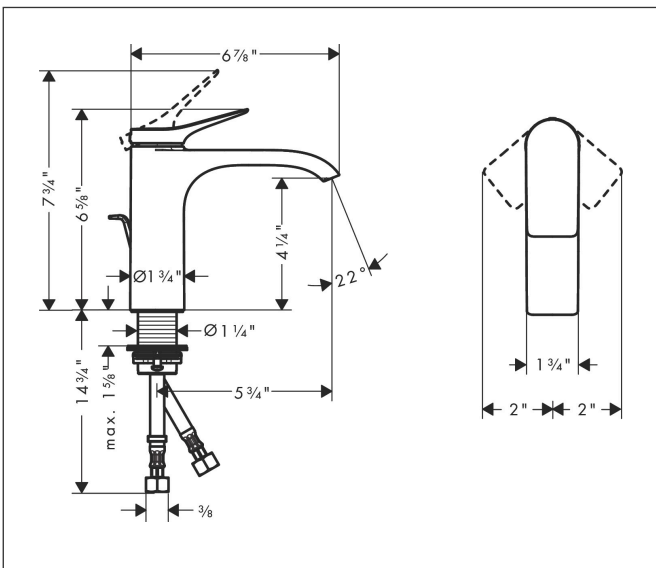

Drawing

Technology

Certificates/approvals