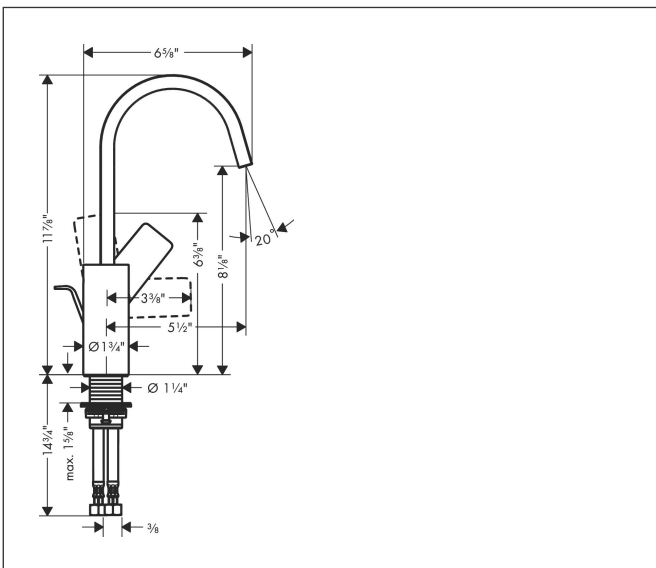

Drawing

Technology

Certificates/approvals