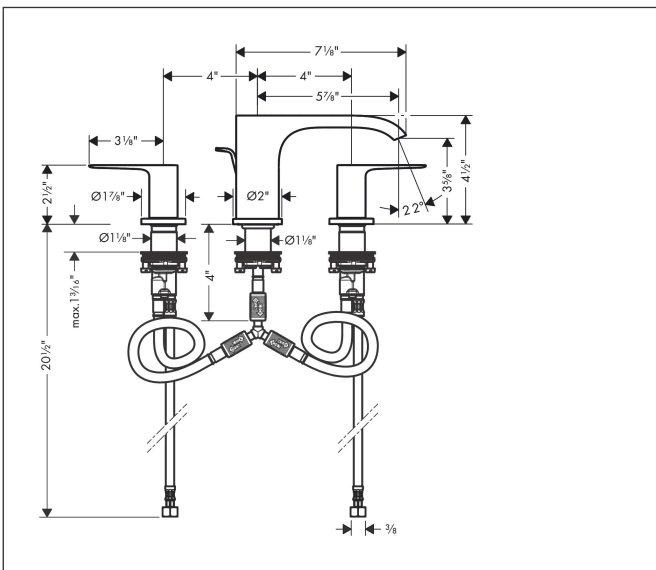

Drawing

Technology

Certificates/approvals