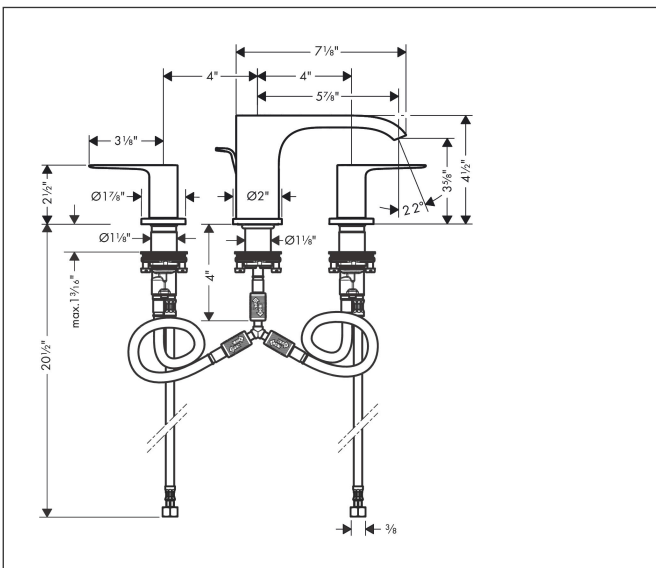

Drawing

Technology

Certificates/approvals