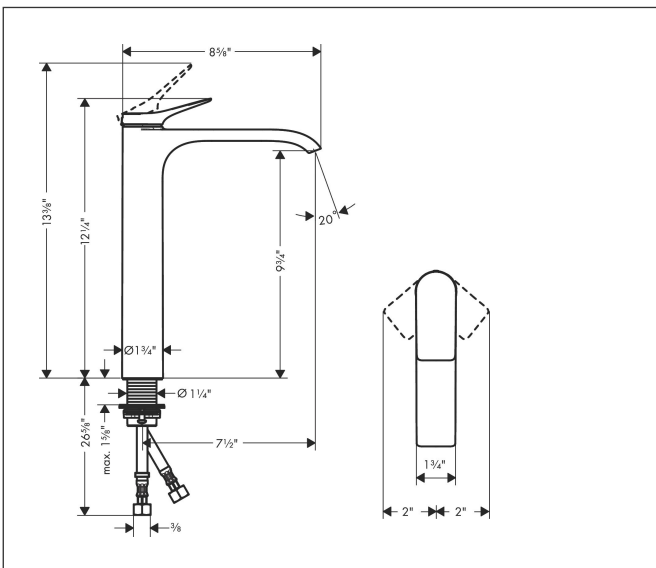

Drawing

Technology

Certificates/approvals