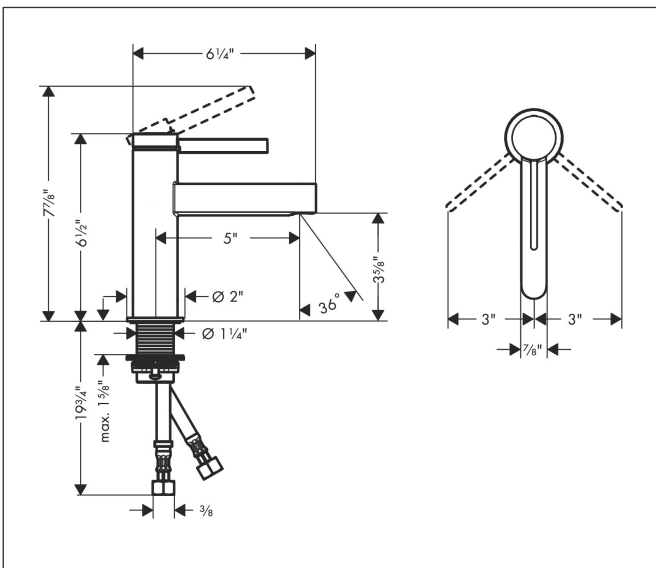

Drawing

Technology

Certificates/approvals