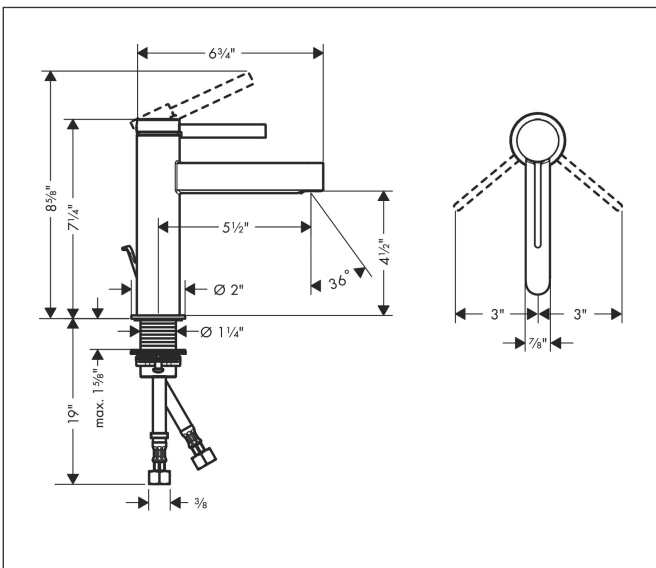

Drawing

Technology

Certificates/approvals