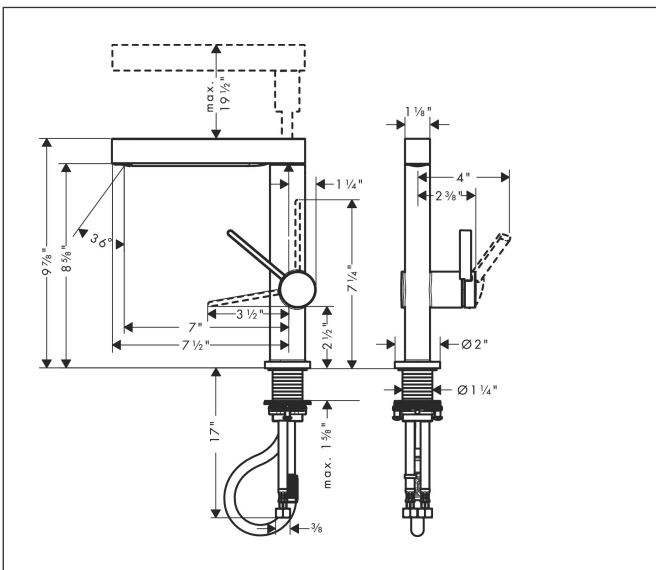

Brand hansgrohe  
 Art. Name **Finoris** Single-Hole Faucet 230 with 2-Spray Pull-Out, 1.2 GPM  
 Art. Nr. 76063251  
 Surface Brushed Gold Optic  
 Pos. 1

## Product Picture

## Drawing

## Features

- handle design: lever handle
- Spray pattern: Laminar spray, PowderRain
- spray returns through pressing spray diverter and spray returns automatically through handle closing
- Extension length: up to 19 5/8" (50cm)
- spray disc surface: graphite
- Maximum flow rate: 1.2 GPM
- ceramic cartridge
- integrated backflow prevention