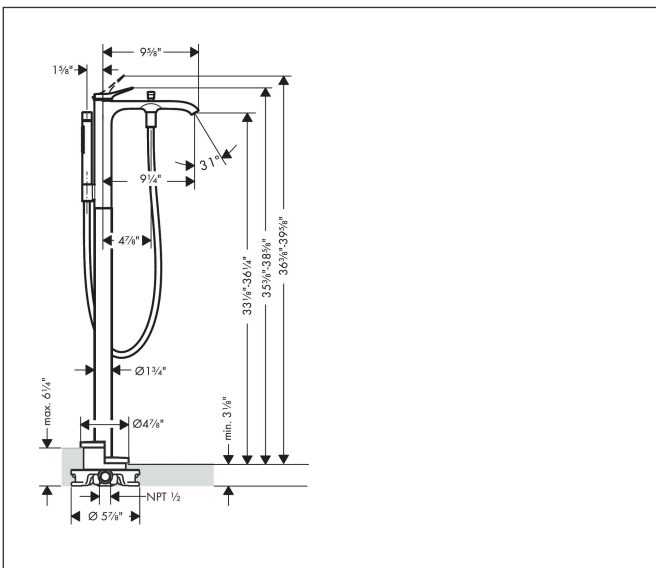

Drawing

Spray Types

Certificates/approvals