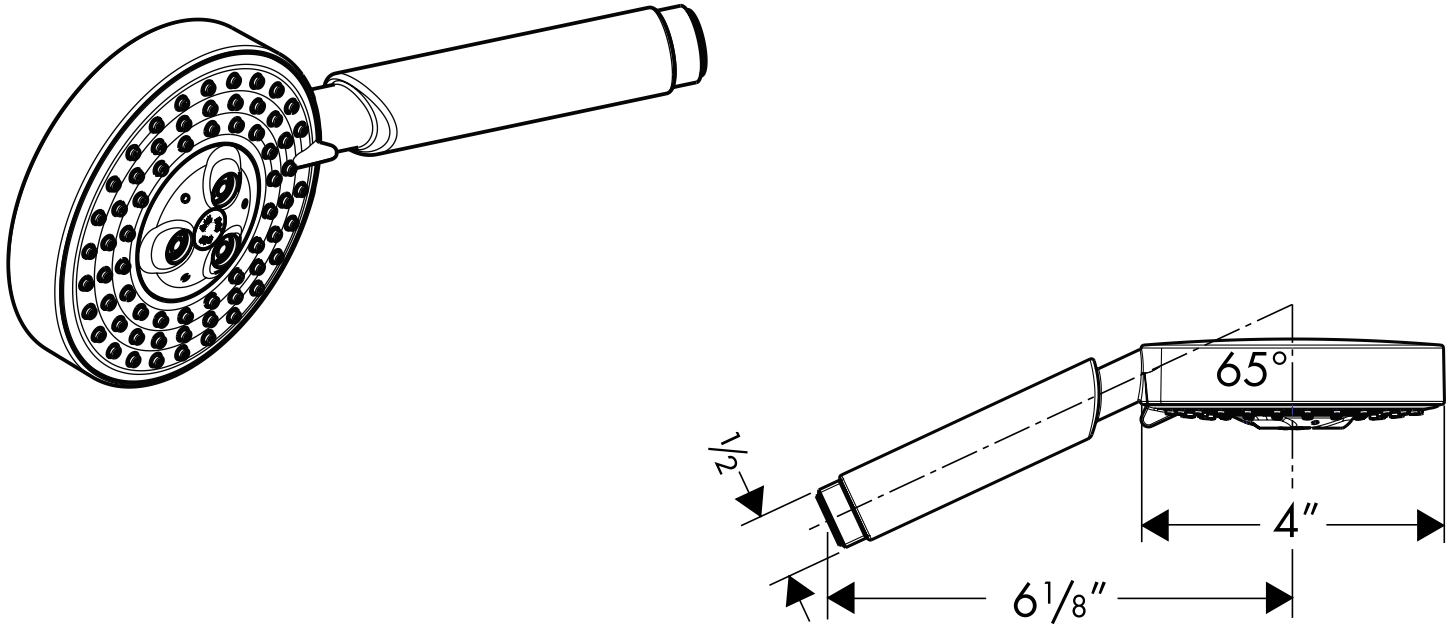

Raindance S 100 Air 3-Jet Handshower

28504XX1

Available in Chrome (00) and Brushed Nickel (82)

Product Specification

Rubit™ cleaning system

Flow Rate 2.5 gpm

Three spray modes:

Rain Air

Balance Air

Whirl Air

Fits 1/2" handshower hoses

hansgrohe