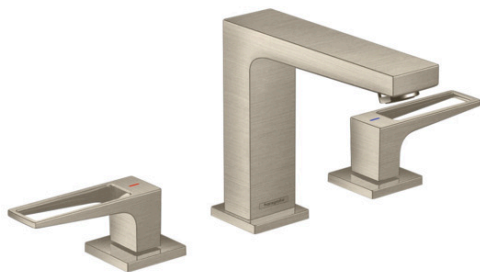

Metropol

Widespread Faucet 110 with Loop Handles and Pop-Up Drain, 0.5 GPM

Finishes : **brushed nickel** Part no. : **74527821**

Description

Features

- Aerated spray
- Flow: 0.5 GPM (1.9 L/Min)
- 90° ceramic valves
- Includes pop-up drain

Item details

List Price \$ 876.00

Technology

Compliance

Product image

Scale drawing