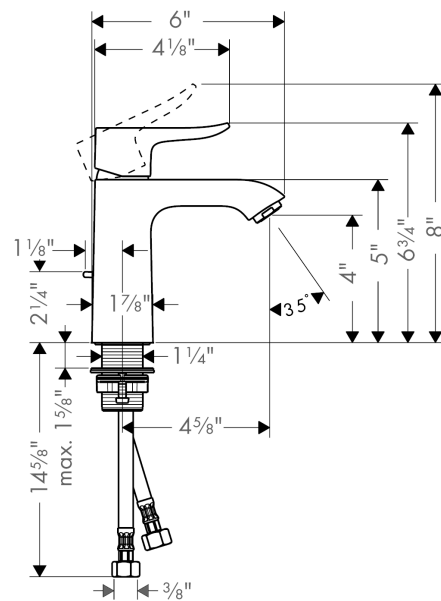

**Item details**

List Price \$ 381.00

**Technology**

**Compliance**

**Product image**

**Scale drawing**

**Metris**  
**Single-Hole Faucet 110 with Pop-Up Drain, 0.5 GPM**  
 Finishes : **chrome** Part no. : **31123001**

Exploded drawing

Year of production: >01/20

**Metris****Single-Hole Faucet 110 with Pop-Up Drain, 0.5 GPM**Finishes : **chrome** Part no. : **31123001****Spare parts list**

Year of production: &gt;01/20

| Pos. | Description                       | Part no. | Price | PU |
|------|-----------------------------------|----------|-------|----|
| 1    | handle                            | 95519000 | -     | 1  |
| 2    | screw cover                       | 96338000 | -     | 1  |
| 3    | flange                            | 97406000 | -     | 1  |
| 4    | nut                               | 97209000 | -     | 1  |
| 5    | cartridge, assy                   | 95646001 | -     | 1  |
| 6    | locking screw for handle          | 95140000 | -     | 1  |
| 7    | seal                              | 95008000 | -     | 1  |
| 8    | adapter for cartridge             | 98750000 | -     | 1  |
| 9    | aerator M24x1 (1,9 l/min)         | 93502000 | -     | 1  |
| 10   | fixing set (Ø 32)                 | 13961000 | -     | 1  |
| 11   | flat seal                         | 98749000 | -     | 1  |
| 12   | connection hose 18½" M8x0,75 3/8" | 96321001 | -     | 1  |
| 13   | pull rod                          | 96657000 | -     | 1  |
| 14   | O-Ring 32x2                       | 98193000 | -     | 1  |
| 15   | O-Ring 30x2                       | 98186000 | -     | 1  |
| a    | pop up waste                      | 88509000 | -     | 1  |
| b    | lever collar                      | 97548000 | -     | 1  |
| c    | O-ring 35x2                       | 92604000 | -     | 1  |
| d    | lever arm 340mm (ball-Ø12mm)      | 96324000 | -     | 1  |