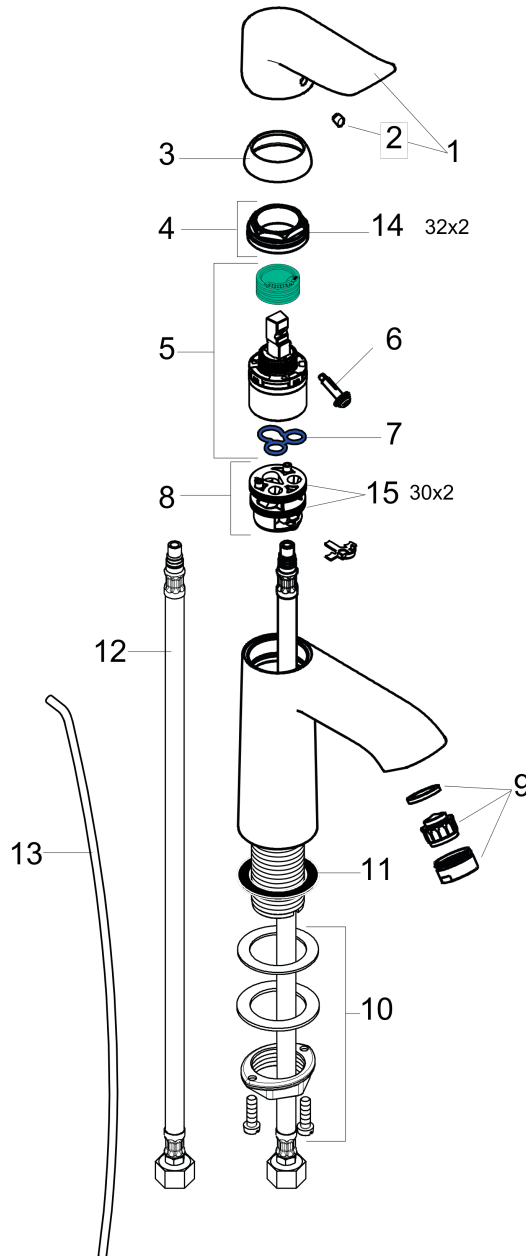

**Item details**

List Price \$ 381.00

**Technology**

**Compliance**

**Product image**

**Scale drawing**

**Metris**  
**Single-Hole Faucet 110 with Pop-Up Drain, 0.5 GPM**  
 Finishes : **chrome** Part no. : **31123001**

Exploded drawing

Year of production: >01/20

**Metris****Single-Hole Faucet 110 with Pop-Up Drain, 0.5 GPM**Finishes : **chrome** Part no. : **31123001****Spare parts list**

Year of production: &gt;01/20

| Pos. | Description                       | Part no. | Price | PU |
|------|-----------------------------------|----------|-------|----|
| 1    | handle                            | 95519000 | -     | 1  |
| 2    | screw cover                       | 96338000 | -     | 1  |
| 3    | flange                            | 97406000 | -     | 1  |
| 4    | nut                               | 97209000 | -     | 1  |
| 5    | cartridge, assy                   | 95646001 | -     | 1  |
| 6    | locking screw for handle          | 95140000 | -     | 1  |
| 7    | seal                              | 95008000 | -     | 1  |
| 8    | adapter for cartridge             | 98750000 | -     | 1  |
| 9    | aerator M24x1 (1,9 l/min)         | 93502000 | -     | 1  |
| 10   | fixing set (Ø 32)                 | 13961000 | -     | 1  |
| 11   | flat seal                         | 98749000 | -     | 1  |
| 12   | connection hose 18½" M8x0,75 3/8" | 96321001 | -     | 1  |
| 13   | pull rod                          | 96657000 | -     | 1  |
| 14   | O-Ring 32x2                       | 98193000 | -     | 1  |
| 15   | O-Ring 30x2                       | 98186000 | -     | 1  |
| a    | pop up waste                      | 88509000 | -     | 1  |
| b    | lever collar                      | 97548000 | -     | 1  |
| c    | O-ring 35x2                       | 92604000 | -     | 1  |
| d    | lever arm 340mm (ball-Ø12mm)      | 96324000 | -     | 1  |