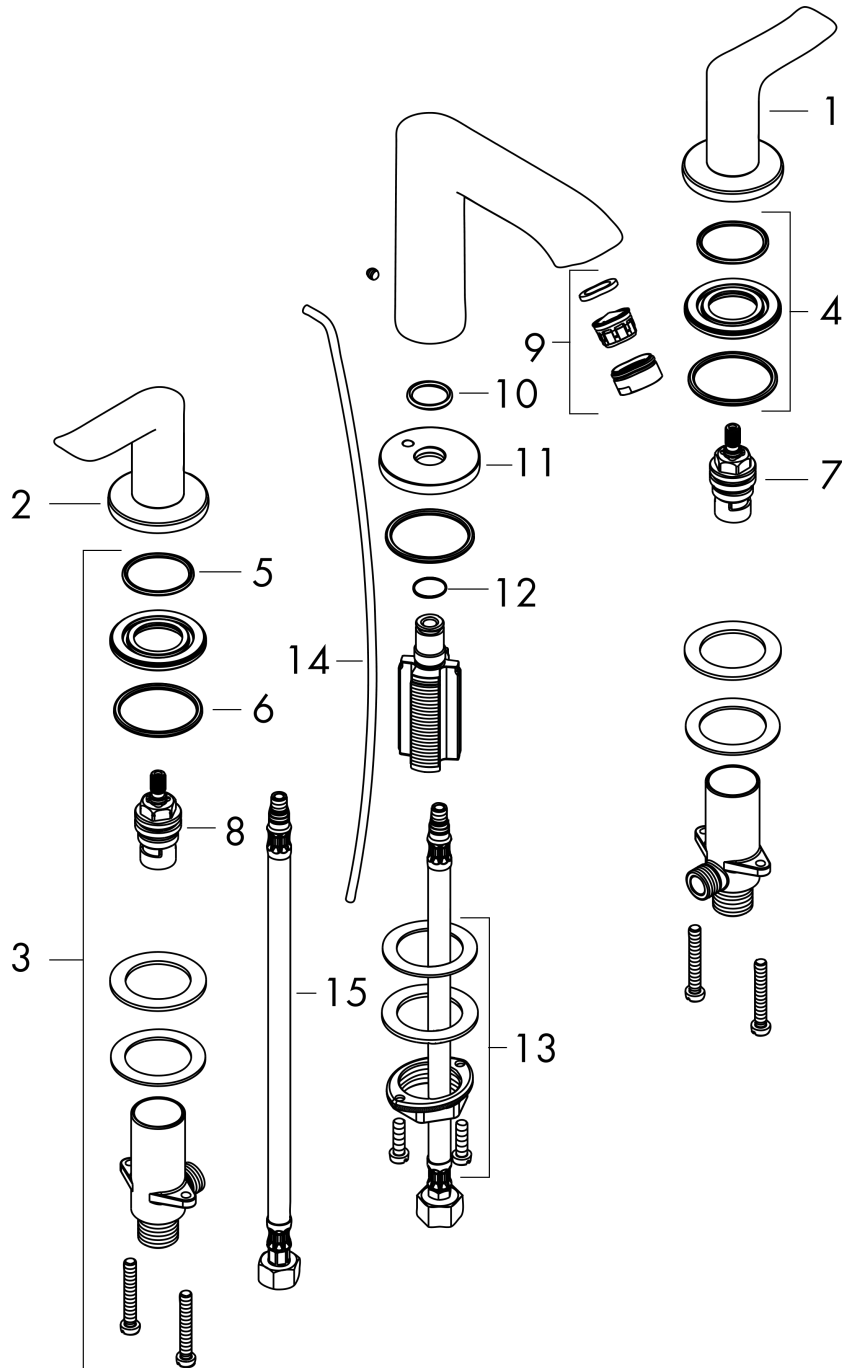

Metris

Widespread Faucet 100 with Pop-Up Drain, 0.5 GPM

Finishes : **chrome** Part no. : **31124001**

Description

Features

- Aerated spray
- Flow: 0.5 GPM (1.9 L/Min)
- 90° ceramic valves
- Includes pop-up drain

Item details

List Price \$ 652.00

Technology

Compliance

Product image

Scale drawing

Metris
Widespread Faucet 100 with Pop-Up Drain, 0.5 GPM
 Finishes : **chrome** Part no. : **31124001**

Exploded drawing

Year of production: >10/19

Metris

Widespread Faucet 100 with Pop-Up Drain, 0.5 GPM

Finishes : **chrome** Part no. : **31124001**

Spare parts list

Year of production: >10/19

Pos.	Description	Part no.	Price	PU
1	handle for cold water	95523000	-	1
2	handle for hot water	95522000	-	1
3	stop valve cpl.	97357001	-	1
4	nut	92854000	-	1
5	O-Ring 32x2,5	96364000	-	1
6	O-ring 40x3	92634000	-	1
7	shut off unit left closing	94008000	-	1
8	shut off unit right closing	94009000	-	1
9	aerator M24x1 (1,9 l/min)	93502000	-	1
10	O-ring 18x2,5	98139000	-	1
11	escutcheon for spout	97505000	-	1
12	O-ring 11x2	98127000	-	1
13	fixing set (Ø 32)	13961000	-	1
14	pull rod	96657000	-	1
15	connection hose 18½" M8x0,75 3/8"	96321001	-	1
a	spout cpl.	95679000	-	1
b	pop up waste	88509000	-	1
c	lever collar	97548000	-	1
d	O-ring 7x1,5	98422000	-	1