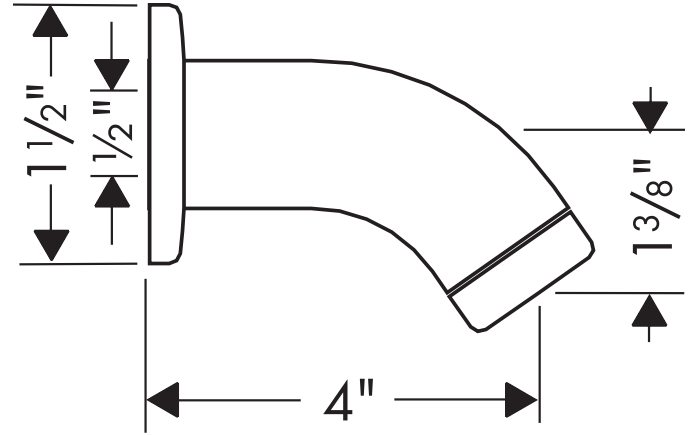

# 1/2" Small Cast Showerarm 27438XX1

Available in Chrome (00), Oil Rub Bronze (62), Steel (80), Brushed Nickel (82), Polished Nickel (83), Polished Brass (93)

## Product Specification

1/2" female NPT inlet  
Includes escutcheon