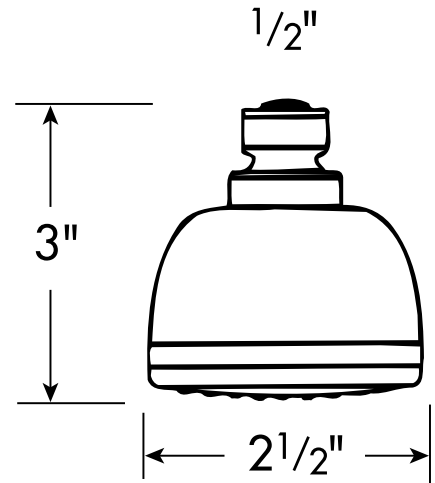

Croma™ 1-Jet Showerhead

28492

available in chrome

Product Specification

Refreshing full spray
Features Rubit™ cleaning system
50 no-clog spray channels
Includes decorative rubber boot

2.5 GPM