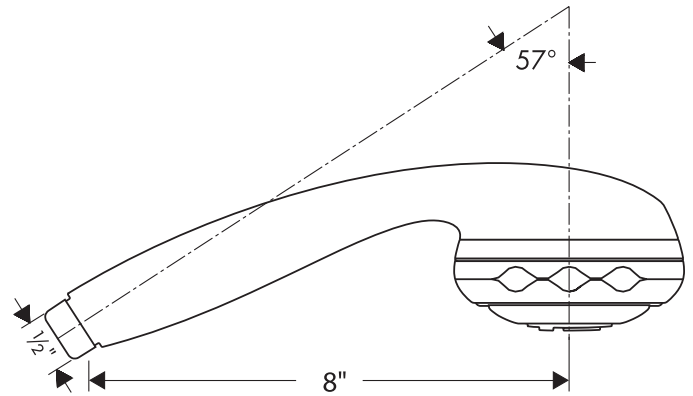

# Clubmaster Handshower 28525XX1

Available in Chrome (00), Oil Rub Bronze (62), Steel (80), Brushed Nickel (82), Polished Nickel (83),  
Polished Brass (93)