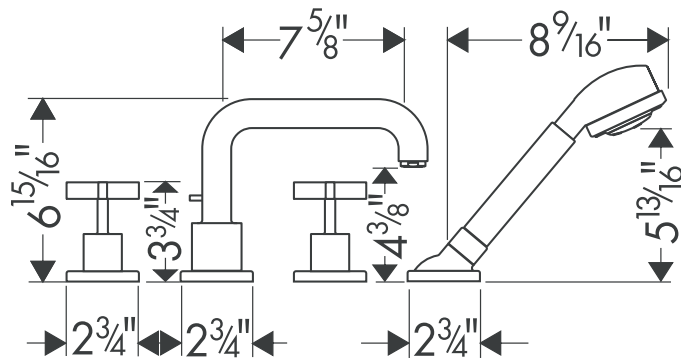

# Axor Citterio Trim, 4-Hole Roman Tub Set

39453XX1

QUICLEAN

## Product Features

- Cross handles
- Oversized diverter spout
- Handshower with 3 spray modes, Quiclean™ cleaning system, 2.5 gpm max flow rate
- Protection against back siphonage provided by check valve

## Required Accessories

Rough	13444181
-------	----------

The measurements shown are for reference only.

Products and specifications shown are subject to change without notice.

Specification sheet revised 1/2009