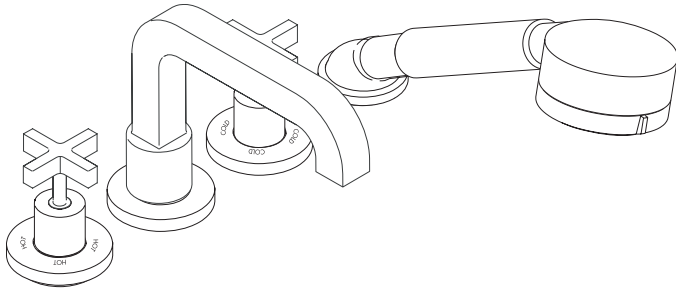

# Axor Citterio Trim, 4-Hole Roman Tub Set

39453XX1

QUICLEAN

## Product Features

- Cross handles
- Oversized diverter spout
- Handshower with 3 spray modes, Quiclean™ cleaning system, 2.5 gpm max flow rate
- Protection against back siphonage provided by check valve