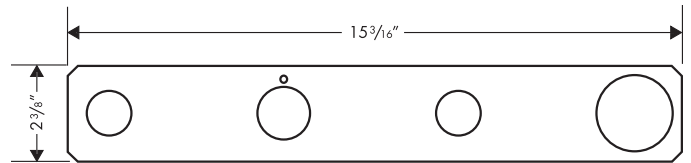

Mounting Plate 39449001

Product Specification

For use with Axor Citterio 3- and 4-Hole Roman Tub trim kits 39432001, 39434001, 39452001, 39456001

Installed with rough 13444181 or 06301000