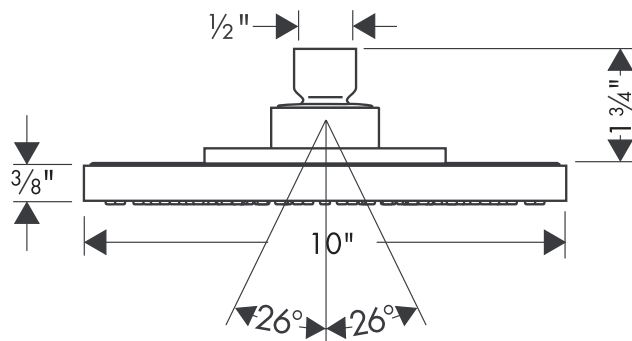

# Downpour™ 10" Showerhead

27474001  
Available in Chrome

## Product Specification

- Air Injection Technology
- Rub-it!™ self-cleaning system
- 1/2" female supply
- Solid brass construction
- 180 no-clog spray channels