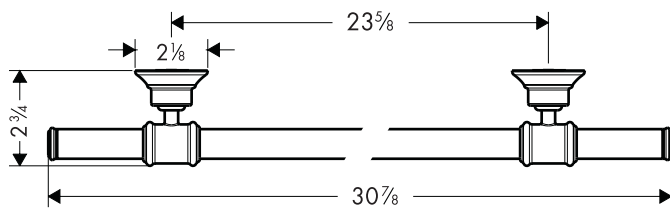

## Product Features

- Solid brass

## Available Finishes

Chrome	42060000
Brushed Nickel	42060820
Polished Nickel	42060830

The measurements shown are for reference only.

Products and specifications shown are subject to change without notice.