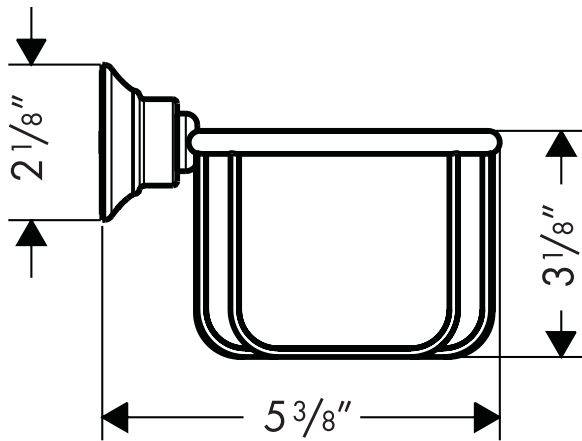

Product Features

- Wall-mounted
- Solid brass holder

Available Finishes

Chrome	42065000
Brushed Nickel	42065820
Polished Nickel	42065830

The measurements shown are for reference only.

Products and specifications shown are subject to change without notice.

Specification sheet revised 3/2008