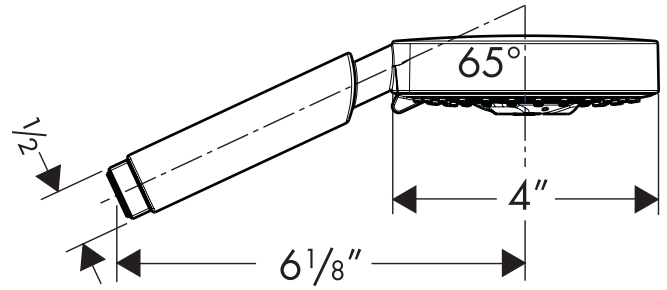

Raindance E 100 AIR 3-Jet Handshower 28504XX1

Available in Chrome (00) and Brushed Nickel (82)

Product Specification

Oversized spray face

AIR injection

Three spray modes – normal, whirl massage, combination