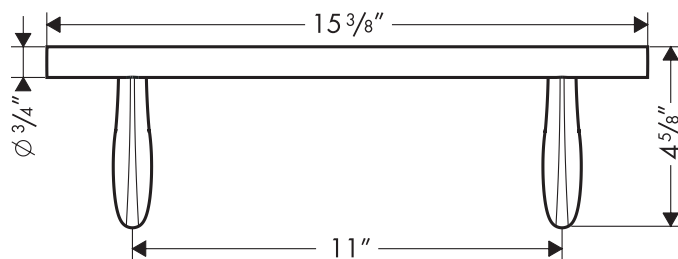

# Axor Massaud Towel Bar, 12"

42230000

Available in Chrome

## Product Specification

Solid brass

**hansgrohe**