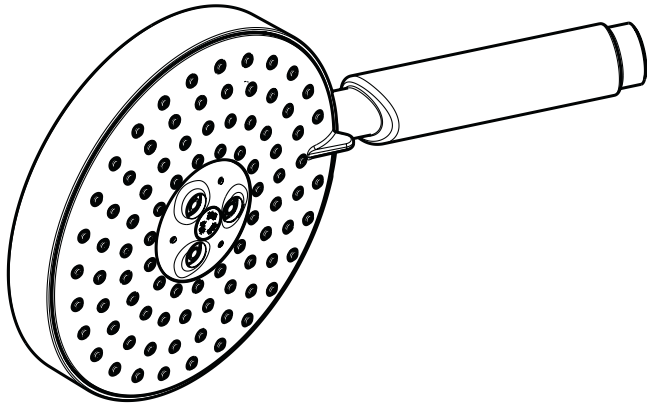

# Raindance S 150 AIR 3-Jet Handshower 28519XX1

Available in Chrome (00) and Brushed Nickel (82)

## Product Specification

Oversized spray face

AIR injection

3 spray modes – normal, whirl massage, combination

Rubit™ cleaning system

Flow rate 2.5 gpm