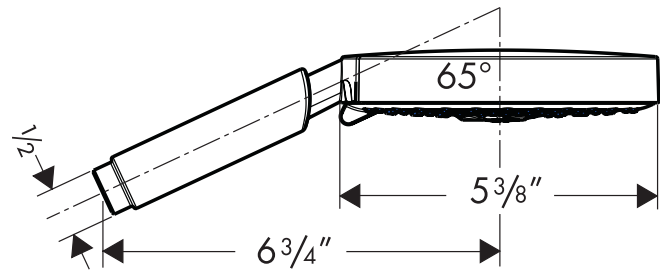

# Raindance S 150 AIR 3-Jet Handshower 28519XX1

Available in Chrome (00) and Brushed Nickel (82)

## Product Specification

Oversized spray face

AIR injection

3 spray modes – normal, whirl massage, combination

Rubit™ cleaning system

Flow rate 2.5 gpm