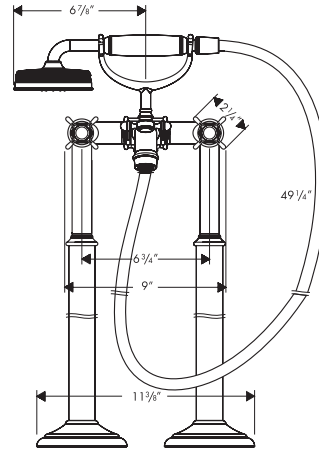

Axor Montreux Free Standing Tub Filler 16547XX1

Available in Chrome (00), Brushed Nickel (82), Polished Nickel (83)

Product Specification

Traditional cross handles

Solid brass construction

90° ceramic valve set

Diverter for 1/2" handshower outlet

Flow rate of tub filler 5.8 gpm @ 45 psi

Includes Montreux handshower

Air 1-jet normal spray

Rubit™ cleaning system

2.5 gpm max

Protection against back siphonage provided by check valve and automatically resetting diverter

Requires Montreux Free Standing Tub Filler Rough 16549181

Not anti-scald - install remote pressure balancing valve 13418181 or equivalent if required

AXOR[®]
hansgrohe