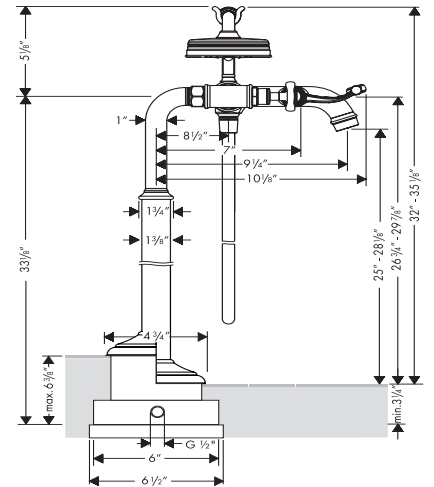

Axor Montreux Free Standing Tub Filler 16547XX1

Available in Chrome (00), Brushed Nickel (82), Polished Nickel (83)

Product Specification

Traditional cross handles

Solid brass construction

90° ceramic valve set

Diverter for 1/2" handshower outlet

Flow rate of tub filler 5.8 gpm @ 45 psi

Includes Montreux handshower

Air 1-jet normal spray

Rubit™ cleaning system

2.5 gpm max

Protection against back siphonage provided by check valve and automatically resetting diverter

Requires Montreux Free Standing Tub Filler Rough 16549181

Not anti-scald - install remote pressure balancing valve 13418181 or equivalent if required

AXOR[®]
hansgrohe